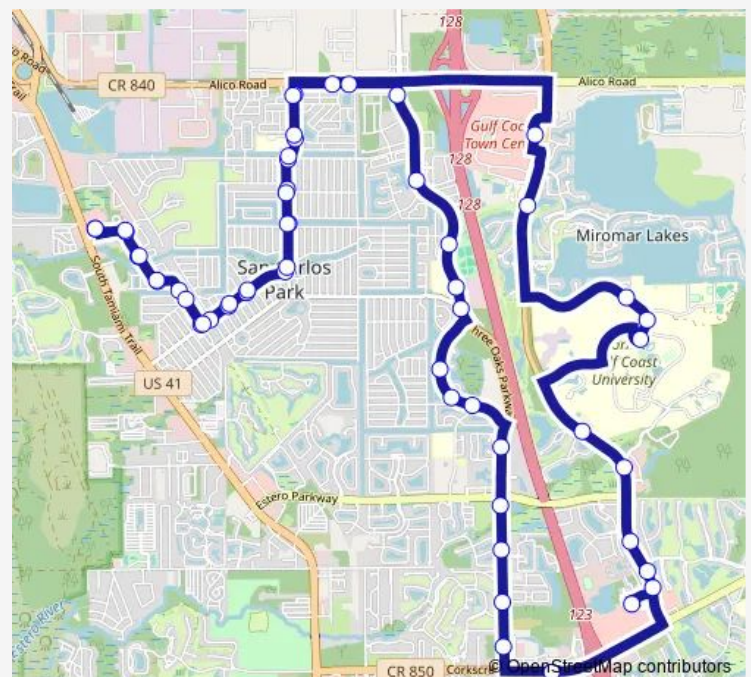

3 Oaks Pkwy @ Pittsburgh Blvd

3 Oaks Pkwy @ Cypress DR N

3 Oaks Pkwy @ SAN Carlos Blvd

Route schedule

Tamiami TRL @ Constitution Blvd — Tamiami TRL @ Constitution Blvd

Monday 07:55-20:40

Tuesday 07:55-20:40

Wednesday 07:55-20:40

Thursday 07:55-20:40

Friday 07:55-20:40

Saturday 07:55-19:15

Sunday —

Route info

Direction: Tamiami TRL @ Constitution Blvd

Stops: 56

Trip Duration: 1 hour 5 min

60 — Route 60

3 Oaks Pkwy @ SAN Carlos Dr

Pine Chase @ Cypress Chase Ct

Pine Chase @ Pineapple Rd

Pine Chase @ Cypress View Dr

3 Oaks Pkwy @ Country Oaks Dr

3 Oaks Pkwy @ Estero Pkwy

Friday 06:20-07:05

Saturday 07:05

Sunday —

Route info

Direction: Tamiami TRL @ Constitution Blvd

Stops: 36

Trip Duration: 0 hour 40 min

LEE RD @ Winged Foot Dr