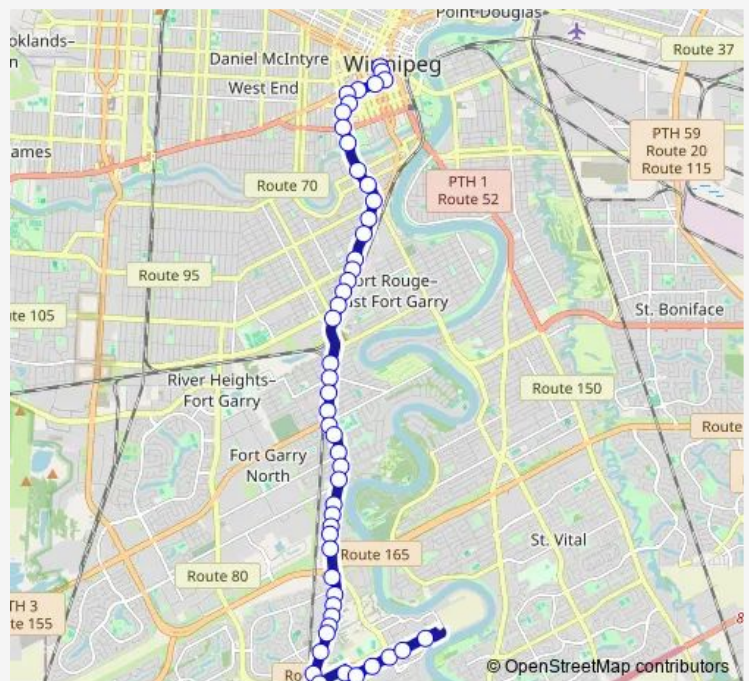

Bus 60 Pembina

[Go to website](#)

Direction

Southbound Garry at Portage North — Eastbound Dafoe at U of M Station

50 stops

[Open route schedule](#)

Southbound Garry at Portage North

Southbound Garry at Portage South

Southbound Garry at Graham

Westbound Graham at Donald (Canada Life Centre)

Westbound Graham at Edmonton (Rwb)

Westbound Graham at Vaughan (The Bay)

Southbound Vaughan at St. Mary

Southbound Osborne at York

Southbound Osborne at Broadway (Legislature)

Southbound Osborne at Granite

Southbound Osborne at River

Southbound Osborne at Wardlaw

Southbound Pembina at Osborne Junction

Southbound Pembina at Warsaw

Southbound Pembina at Fleet

Southbound Pembina at Scotland

Southbound Pembina at Grant

Southbound Pembina at Arbuthnot

Southbound Pembina at Ebby

Southbound Pembina at Taylor

Southbound Pembina at Stafford

Route schedule

Southbound Garry at Portage North — Eastbound Dafoe at U of M Station

Monday	05:32-01:16⁺¹
Tuesday	05:32-01:16⁺¹
Wednesday	05:32-01:16⁺¹
Thursday	05:32-01:16⁺¹
Friday	05:32-01:16⁺¹
Saturday	05:39-01:16⁺¹
Sunday	05:55-23:54

Route info

Direction: Southbound Garry at Portage North

Stops: 50

Trip Duration: 0 hour 51 min

60 — Pembina