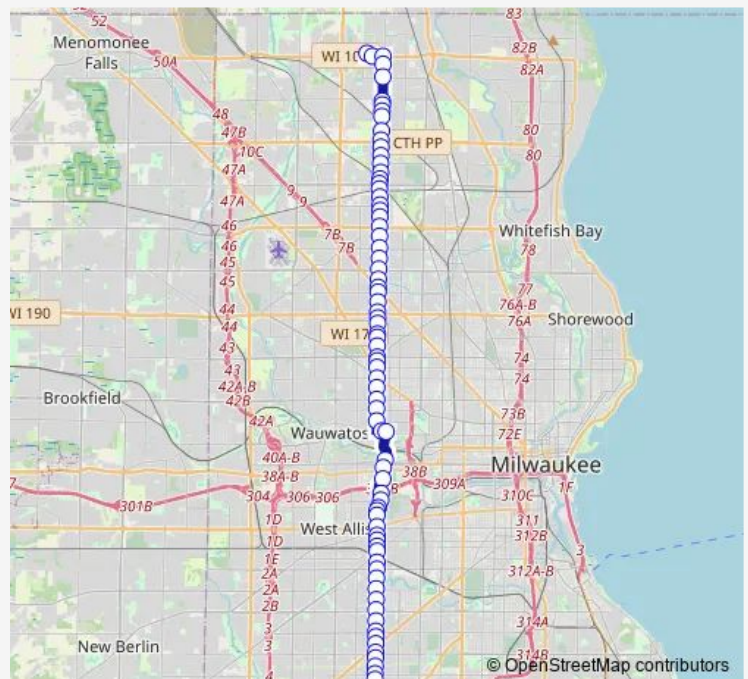

N60 & Douglas

N60 & Florist

N60 & Bobolink

Route schedule

Park Plaza & Brown Deer — Layton Avenue & 5850 W.

Monday 04:53-00:29⁺¹

Tuesday 04:53-00:29⁺¹

Wednesday 04:53-00:29⁺¹

Thursday 04:53-00:29⁺¹

Friday 04:53-00:29⁺¹

Saturday 05:29-00:21⁺¹

Sunday 06:04-23:35

Route info

Direction: Park Plaza & Brown Deer

Stops: 78

Trip Duration: 0 hour 57 min

■ 60 — 60th Street

N60 & Carmen

N60 & Silver Spring

N60 & Custer

N60 & Villard

N60 & Fairmount

N60 & Hampton

N60 & Glendale

Direction: Layton Avenue & 5850 W.

Stops: 81

Trip Duration: 0 hour 58 min

Hawley & Main

Hawley & Adler

Hawley & Park Hill

Hawley & Bluemound BRT Station

Hawley & Wells