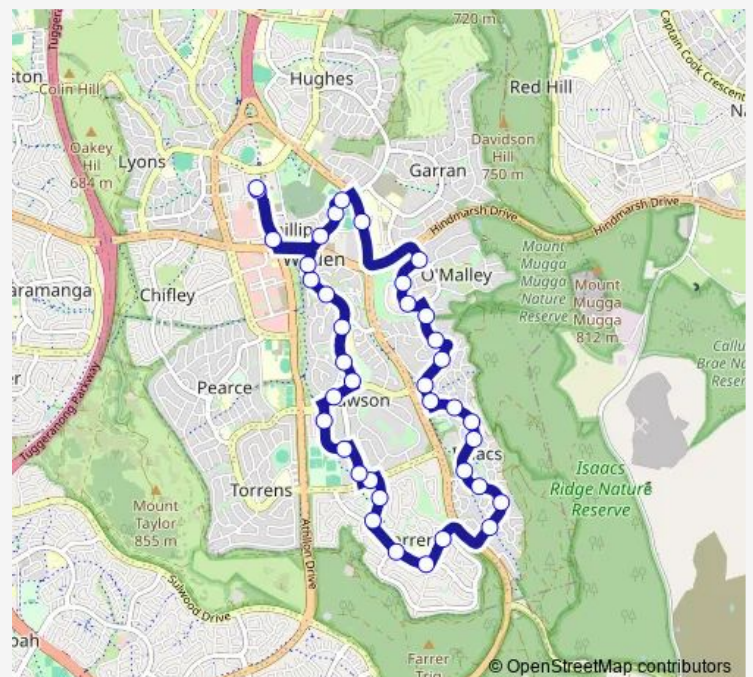

Julia Flynn Av opp Isaacs Shops

Julia Flynn Av opp Dorsch St

Julia Flynn Av after 2nd Rule St

Julia Flynn Av after Huffer Cl

Julia Flynn Av after 2nd Rowntree Cr

Dookie St after Hawkesbury Cr

Route schedule

Woden Temporary Interchange Plt 2 — Woden Temporary Interchange Plt 3 Arrive

Monday	06:09-22:30
Tuesday	06:09-22:30
Wednesday	06:09-22:30
Thursday	06:09-22:30
Friday	06:09-22:30
Saturday	06:34-23:04
Sunday	08:58-20:58

Route info

Direction: Woden Temporary Interchange Plt 2

Stops: 38

Trip Duration: 0 hour 34 min

60 — Mawson Loop via O'Malley & Farrer

Lambrigg St opp Farrer Ps

Lambrigg St after Prescott St

Marshall St opp Farrer Shops