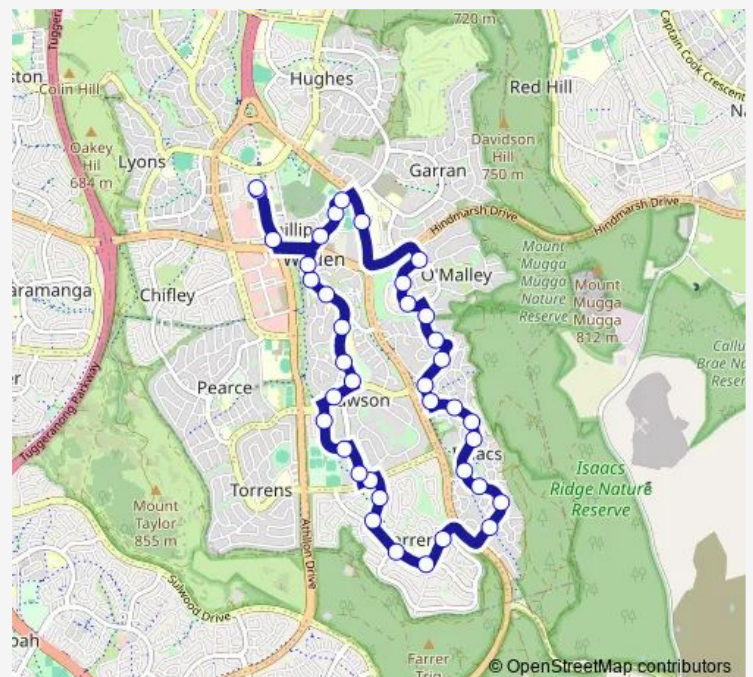

Julia Flynn Av opp Isaacs Shops

Julia Flynn Av opp Dorsch St

Julia Flynn Av after 2nd Rule St

Julia Flynn Av after Huffer Cl

Julia Flynn Av after 2nd Rowntree Cr

Dookie St after Hawkesbury Cr

Route schedule

Woden Temporary Interchange Plt 2 — Woden Temporary Interchange Plt 3 Arrive

Monday 06:09-22:30

Tuesday 06:09-22:30

Wednesday 06:09-22:30

Thursday 06:09-22:30

Friday 06:09-22:30

Saturday 06:34-23:04

Sunday 08:58-20:58

Route info

Direction: Woden Temporary Interchange Plt 2

Stops: 38

Trip Duration: 0 hour 30 min

60 — Mawson Loop via O'Malley & Farrer

Lambrigg St opp Farrer Ps

Lambrigg St after Prescott St

Marshall St opp Farrer Shops