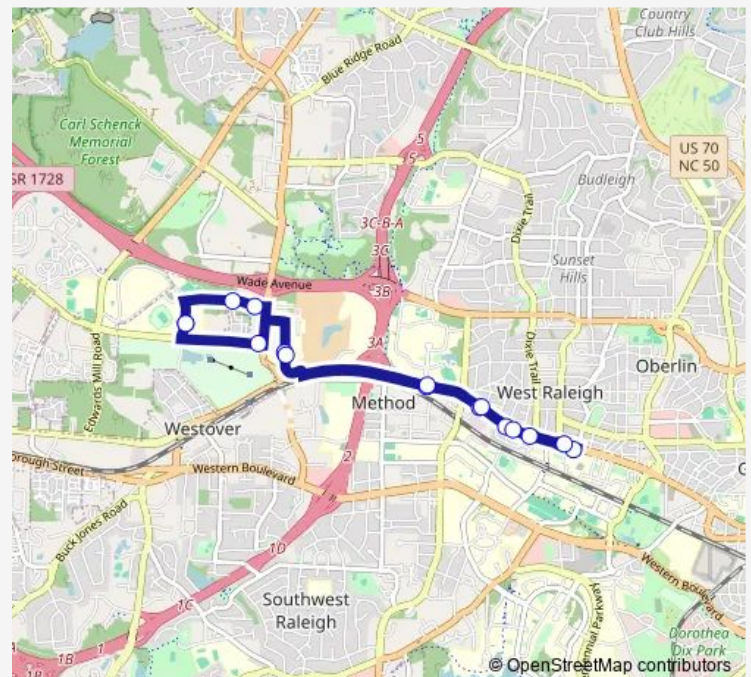

Westchase Blvd at Blue Ridge Rd

Centennial Biomedical Campus (Sb)

Hillsborough St at Meredith College (Eb)

Hillsborough St at Turner St

Hillsborough St at Rosemary St

Hillsborough St at Friendly Dr

DH Hill Library Platform B

Hillsborough St at Brooks Ave

Hillsborough St at Shepherd St

Hillsborough St at Furches St

Hillsborough St at Meredith College (Wb)

Centennial Biomedical Campus (Nb)

Trinity Rd at Blue Ridge Rd

Carter-Finley Park & Ride

Route schedule

Carter-Finley Park & Ride — Carter-Finley Park & Ride

Monday 07:00-22:28

Tuesday 07:00-22:28

Wednesday 07:00-22:28

Thursday 07:00-22:28

Friday 07:00-22:28

Saturday —

Sunday —

Route info

Direction: Carter-Finley Park & Ride

Stops: 16

Trip Duration: 0 hour 29 min

60 — Route 60

60 Bus time schedules and route maps are available in an offline PDF at busmaps.com. Use the busmaps.com website to see live bus times, train schedule or subway schedule, and step-by-step directions for all public transit in Raleigh