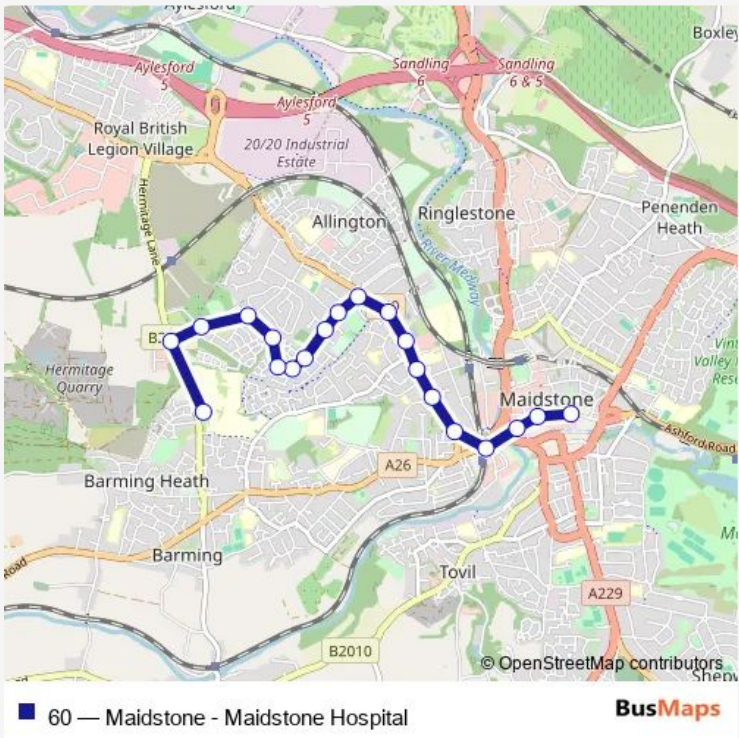

Bus 60 Maidstone - Maidstone Hospital

[Go to website](#)

Direction
King Street — Maidstone Hospital
20 stops
[Open route schedule](#)

- King Street
- Royal Star Arcade
- The Cannon
- Maidstone West Railway Station
- Bedford Place
- Bower Mount Road
- Somerfield Hospital
- London Road Retail Park
- Buckland Lane
- Riverhead Close
- Ash Grove
- Sycamore Crescent
- Kenward Road
- Hazelwood Drive
- The Weavers
- Montpelier Gate
- Cranford Road
- Chestnut Road
- Hermitage Farm
- Maidstone Hospital

Route schedule
King Street — Maidstone Hospital

Monday	07:13-17:55
Tuesday	07:13-17:55
Wednesday	07:13-17:55
Thursday	07:13-17:55
Friday	07:13-17:55
Saturday	—
Sunday	—

Route info
Direction: King Street
Stops: 20
Trip Duration: 0 hour 19 min

Direction

Maidstone Hospital — King Street

19 stops

[Open route schedule](#)

Maidstone Hospital

Hermitage Farm

Chestnut Road

Cranford Road

London Road Retail Park

Somerfield Hospital

Bower Mount Road

Rocky Hill

The Cannon

Royal Star Arcade

King Street

Route schedule