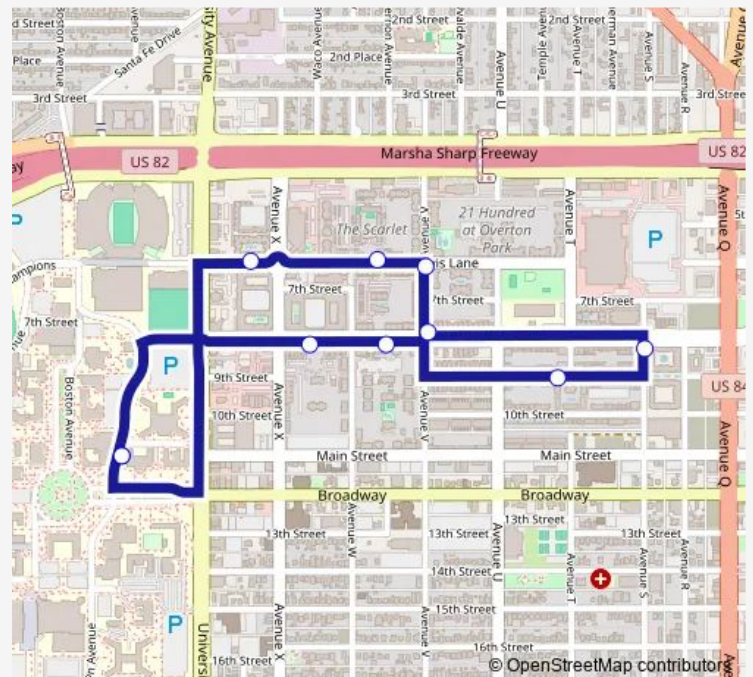

U-Trails

The Collective

Park East Student Living

The Bloc

21 Hundred

The Scarlett

The Village at Overton Park

West Hall

Route schedule

West Hall — West Hall

Monday 07:10-18:40

Tuesday 07:10-18:40

Wednesday 07:10-18:40

Thursday 07:10-18:40

Friday 07:10-18:40

Saturday —

Sunday —

Route info

Direction: West Hall

Stops: 10

Trip Duration: 0 hour 28 min

60 Bus time schedules and route maps are available in an offline PDF at busmaps.com. Use the busmaps.com website to see live bus times, train schedule or subway schedule, and step-by-step directions for all public transit in Lubbock