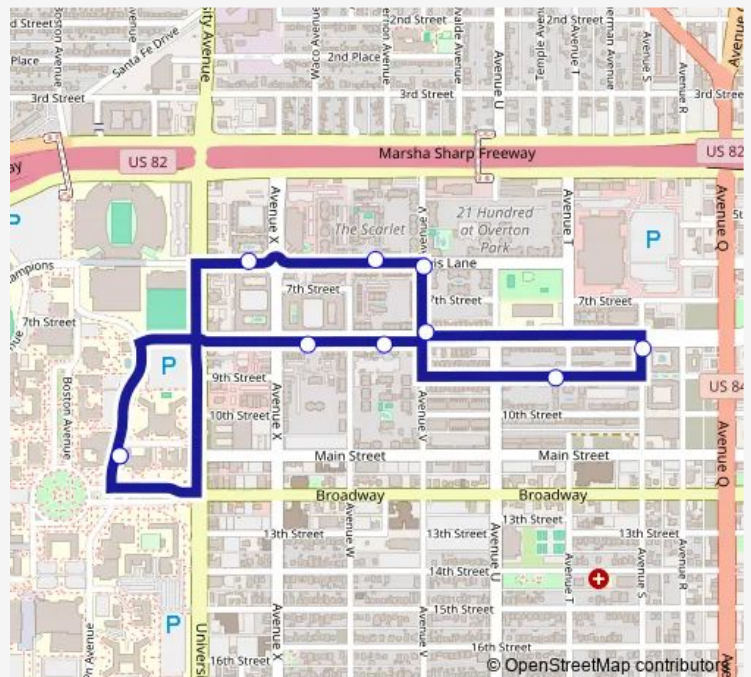

Bus 60 Overton

[Go to website](#)

Direction

West Hall — West Hall

10 stops

[Open route schedule](#)

West Hall

U-Pointe

U-Trails

The Collective

Park East Student Living

The Bloc

21 Hundred

The Scarlett

The Village at Overton Park

West Hall

Route schedule

West Hall — West Hall

Monday 07:32-18:40

Tuesday 07:32-18:40

Wednesday 07:32-18:40

Thursday 07:32-18:40

Friday 07:32-18:40

Saturday —

Sunday —

Route info

Direction: West Hall

Stops: 10

Trip Duration: 0 hour 28 min

60 Bus time schedules and route maps are available in an offline PDF at busmaps.com. Use the busmaps.com website to see live bus times, train schedule or subway schedule, and step-by-step directions for all public transit in Lubbock