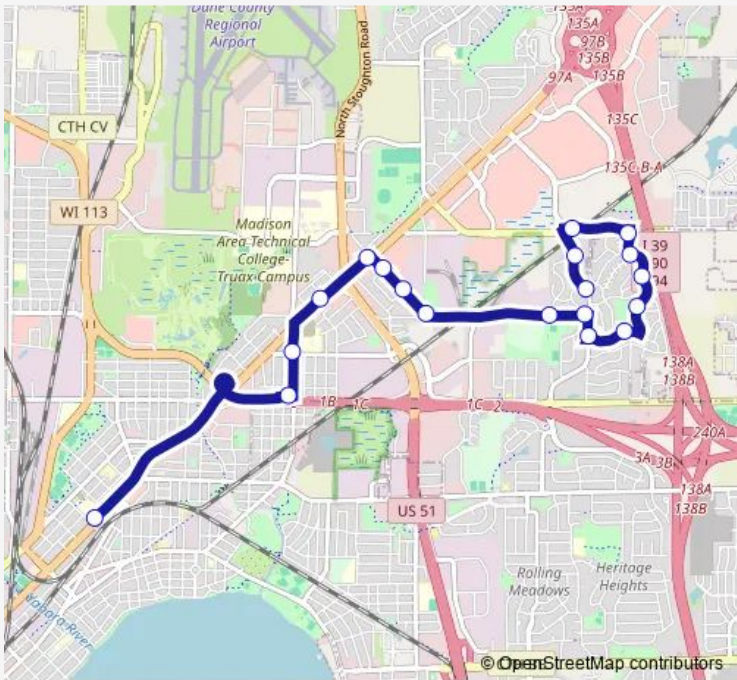

Direction
 N Thompson at Oak Valley — E Washington at East High
 19 stops
[Open route schedule](#)

- N Thompson at Oak Valley
- N Thompson at Wayridge
- Lien at N Thompson
- Glacier Hill at Lien
- Glacier Hill at Ridge Oak
- Glacier Hill at Southridge
- Glacier Hill at Valley Edge
- Golden Leaf at Eagle Crest
- N Thompson at Golden Leaf
- Sycamore at N Thompson
- Sycamore at Wayridge
- Mendota at Sycamore
- Mendota at Duncan
- Mendota at Hoover
- E Washington at Mendota
- E Washington at Schmedeman
- N Fair Oaks at Lexington
- Commercial N at N Fair Oaks
- E Washington at East High

Route schedule
 N Thompson at Oak Valley — E Washington at East High

Monday	07:29
Tuesday	07:29
Wednesday	07:29
Thursday	07:29
Friday	07:29
Saturday	—
Sunday	—

Route info
 Direction: N Thompson at Oak Valley
 Stops: 19
 Trip Duration: 0 hour 24 min

Direction

E Washington at East High — N Sherman at Northport

28 stops

[Open route schedule](#)

E Washington at East High

Packers at Aberg

Packers at Schlimgen

Packers at International