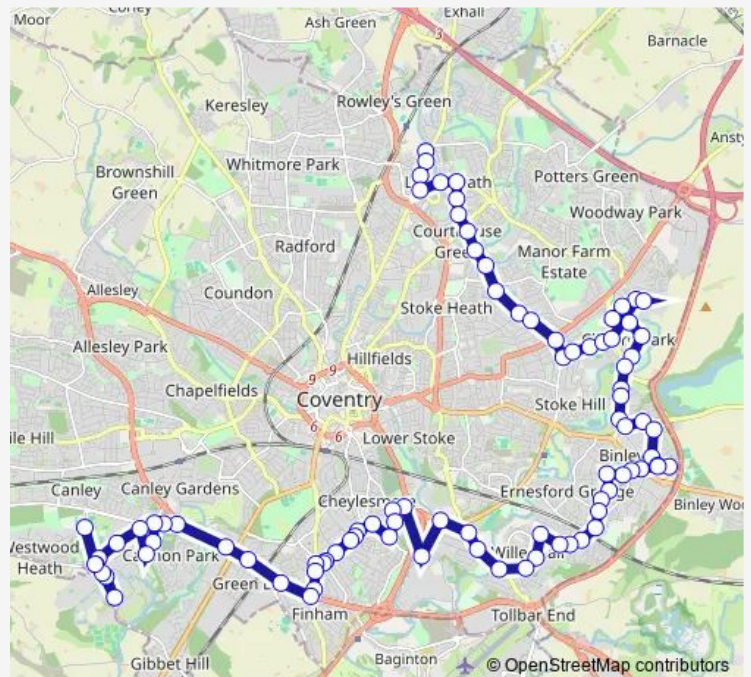

Bus 60 Arena Retail Park - Warwick University

[Go to website](#)

Direction

Westwood Academy — Arena Shopping Park

93 stops

[Open route schedule](#)

- Westwood Academy
- Mitchell Avenue
- Varsity Pitches
- Scarman Rd
- University Interchange
- Scarman Rd
- Varsity Pitches
- Westwood Campus
- Lynchgate Rd
- Cannon Park Centre
- Leeming Close
- Centenary Rd
- Canley Rd
- Cannon Park Rd
- Burnt Post
- Renaissance Court
- Bathway Rd
- Leamington Road
- Stonebridge Highway
- Thirsk Road
- The Chesils

Route schedule

Westwood Academy — Arena Shopping Park

Monday	06:15-20:30
Tuesday	06:15-20:30
Wednesday	06:15-20:30
Thursday	06:15-20:30
Friday	06:15-20:30
Saturday	06:47-19:47
Sunday	09:00-18:00

Route info

Direction: Westwood Academy

Stops: 93

Trip Duration: 1 hour 35 min

60 — Arena Retail Park - Warwick University

Ridgeway Avenue

Knoll Drive

Dillotford Avenue Substation

Ulverscroft Rd