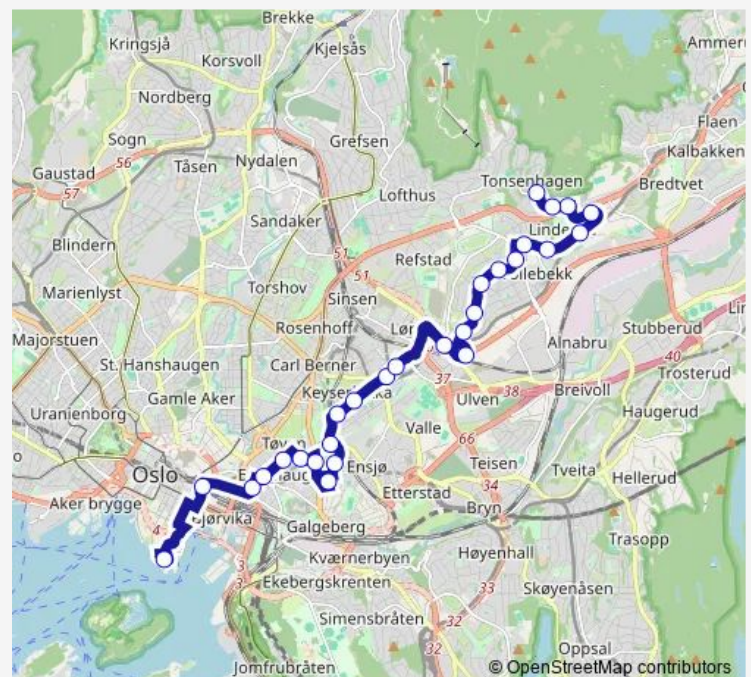

Anton Tschudis vei

Krokli

Øvre Risløkka

Route schedule

Vippetangen — Tonsenhagen

Monday	05:17-00:09 ⁺¹
Tuesday	05:17-00:09 ⁺¹
Wednesday	05:17-00:09 ⁺¹
Thursday	05:17-00:09 ⁺¹
Friday	05:17-00:09 ⁺¹
Saturday	06:43-00:09 ⁺¹
Sunday	06:39-00:09 ⁺¹

Route info

Direction: Vippetangen

Stops: 28

Trip Duration: 0 hour 37 min

60 — Vippetangen-Tonsenhagen

Økernbråten

Linne hotell

Linderud T

Veitvetstubben

Linderudsletta

Kolåsbakken

Tonsenhagen

Direction

Tonsenhagen — Vippetangen

27 stops

[Open route schedule](#)

Route info

Direction: Tonsenhagen

Stops: 27

Trip Duration: 0 hour 42 min

Jernbanetorget

Vippetangen

60 Local Bus Service time schedules and route maps are available in an offline PDF at busmaps.com. Use the busmaps.com website to see live bus times, train schedule or subway schedule, and step-by-step directions for all public transit in Oslo