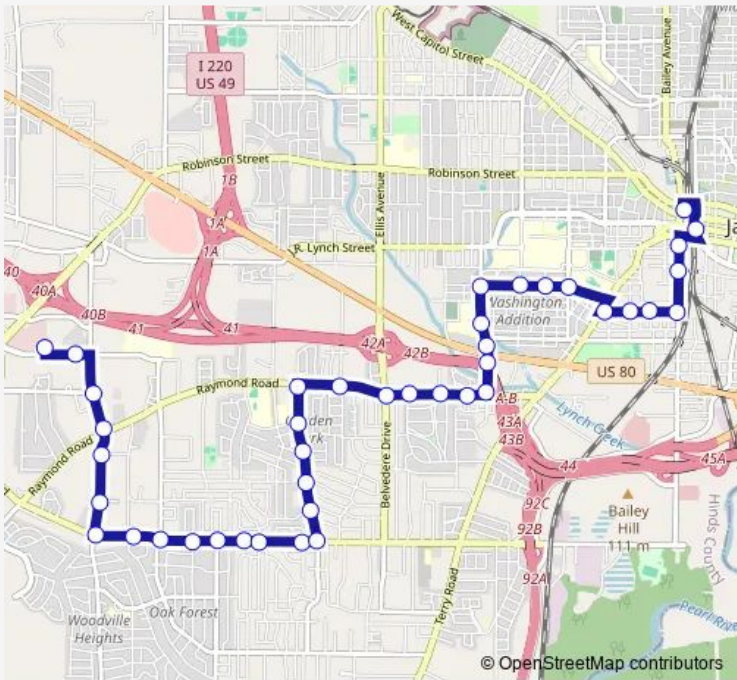

Bus 60 Raymond / Mcdowell

[Go to website](#)

Direction
 Chadwick Drive @ Walmart — Union Station
 40 stops
[Open route schedule](#)

- Chadwick Drive @ Walmart
- Chadwick Drive @ Graystone Hills Apartments (lb)
- Robinson Road & TV Road (lb)
- Robinson Road & Raymond Road (lb)
- Robinson Road & Chapman Drive (lb)
- Robinson Road & Colony Square (lb)
- Mcdowell Road Extension & Robinson Road (lb)
- Mcdowell Road Extension & Wooddell Drive (lb)
- West Mcdowell Road & Woody Drive (lb)
- West Mcdowell Road & Lakewood Drive (lb)
- West Mcdowell Road & Oak Forest Drive (lb)
- West Mcdowell Road @ We Are One United Methodist Church (lb)
- West Mcdowell Road & Teresa Drive (lb)
- West Mcdowell Road & Shannon Street (lb)
- Mcfadden Road & West Mcdowell Road (lb)
- Joanne Street @ Apple Manor Apartments (lb)
- Castle Hill Drive & Anna Lisa Lane (lb)
- Castle Hill Drive & Raymond Road (lb)
- Raymond Road & Shady Lane Drive (lb)
- Raymond Road & Wisteria Drive (lb)
- Raymond Road & Belvedere Drive (lb)

Route schedule
 Chadwick Drive @ Walmart — Union Station

Monday	05:35-18:35
Tuesday	05:35-18:35
Wednesday	05:35-18:35
Thursday	05:35-18:35
Friday	05:35-18:35
Saturday	06:35-18:35
Sunday	—

Route info
 Direction: Chadwick Drive @ Walmart
 Stops: 40
 Trip Duration: 0 hour 30 min

60 — Raymond / Mcdowell **BusMaps**

Raymond Road & Alta Woods Boulevard (lb)

Raymond Road & Mcgee Street (lb)

Raymond Road & Medical Plaza (lb)

Valley Street & Raymond Road (lb)

Valley Street @ Jtran (lb)

Valley Street & Highway 80 (lb)

Florence Avenue & Dalton Street (Ob)

Florence Avenue & Cleveland Avenue (Ob)

Florence Avenue & Lincoln Avenue (Ob)

Florence Avenue & Valley Street (Ob)

Valley Street & Booker Street (Ob)

Valley Street & Highway 80 (Ob)