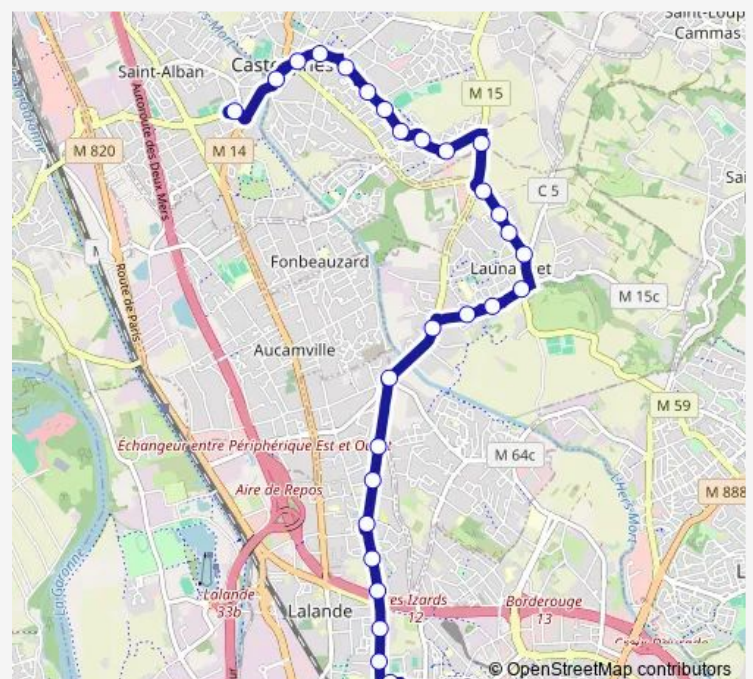

### Route schedule

Trois Cocus — St-Alban Ctre Cial

Monday —

Tuesday —

Wednesday —

Thursday —

Friday —

Saturday 06:57-13:42

### Route info

Direction: Trois Cocus

Stops: 30

Trip Duration: 0 hour 28 min

Moissons

Millet

Ecole Castelginest

Alphonse Daudet