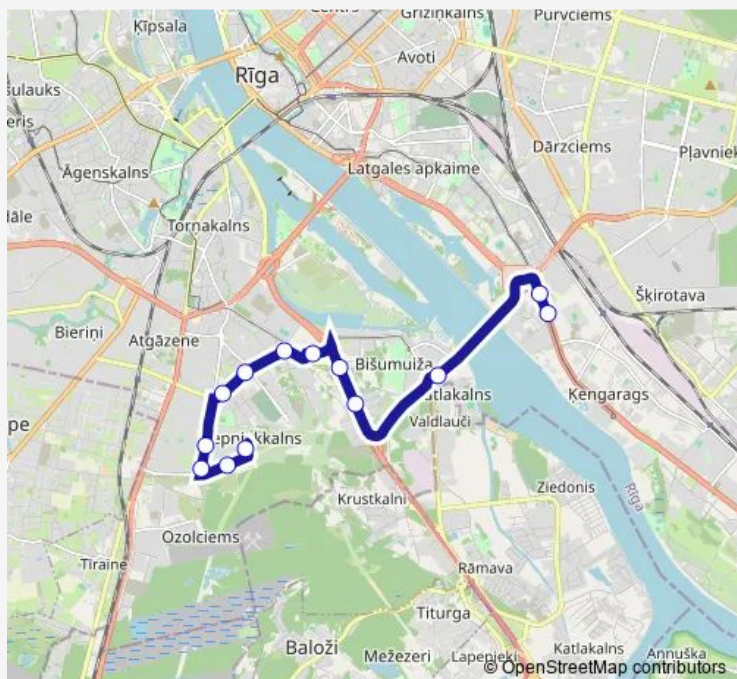

### Route schedule

Ķengaraga iela — Ziepniekkalna D/P

Monday	05:52-22:14
Tuesday	05:52-22:14
Wednesday	05:52-22:14
Thursday	05:52-22:14
Friday	05:52-22:14
Saturday	—
Sunday	—

### Route info

Direction: Ķengaraga iela

Stops: 13

Trip Duration: 0 hour 21 min

60 — Ķengarags - Ziepniekkalns