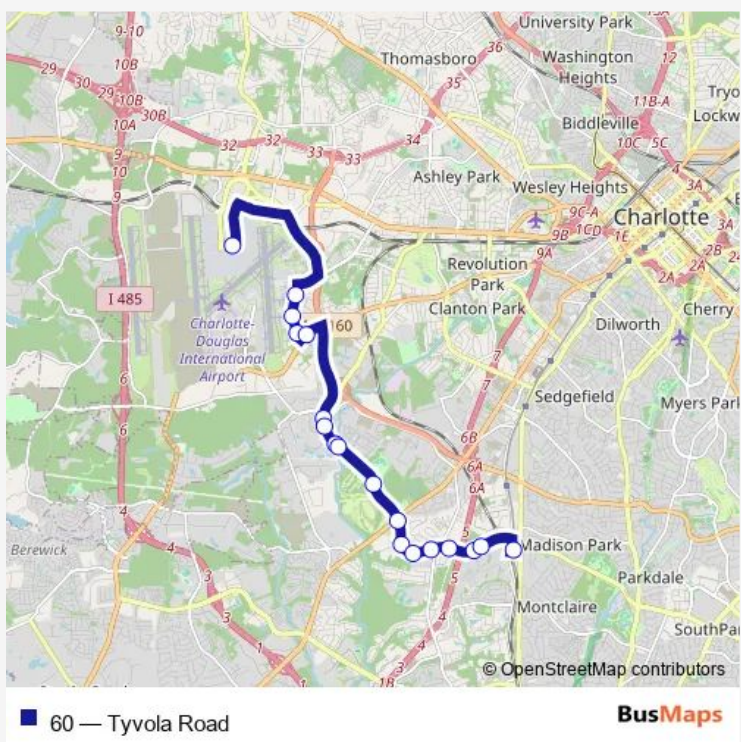

# Bus 60 Tyvola Road

[Go to website](#)

**Direction**  
 Tyvola Station — Charlotte Douglas Airport  
 16 stops  
[Open route schedule](#)

- Tyvola Station
- Tyvola Rd & 77 Center Dr
- Tyvola Rd & I-77
- Tyvola Rd & Nations Ford Rd
- Tyvola Rd & Free Throw Ln
- Tyvola Rd & Tyvola Centre Dr
- Tyvola Rd & Tryon St
- Tyvola Rd @ Renaissance Athletic Fields
- Tyvola Rd & City Park Dr
- Tyvola Rd & South Stream Blvd
- Tyvola Rd & North Falls Dr
- Tyvola Rd & Yorkmont Rd
- Cascade Pointe Blvd & W Tyvola Rd
- VA Hospital Outbound
- W Tyvola Rd & Cascade Pointe Blvd
- Charlotte Douglas Airport

Route schedule  
 Tyvola Station — Charlotte Douglas Airport

Monday	06:28-16:58
Tuesday	06:28-16:58
Wednesday	06:28-16:58
Thursday	06:28-16:58
Friday	06:28-16:58
Saturday	06:56-14:26
Sunday	—

Route info  
 Direction: Tyvola Station  
 Stops: 16  
 Trip Duration: 0 hour 27 min

**Direction**

Charlotte Douglas Airport — Tyvola Station

16 stops

[Open route schedule](#)

Charlotte Douglas Airport

Cascade Pointe Blvd &amp; W Tyvola Rd

VA Hospital Outbound

W Tyvola Rd &amp; Cascade Pointe Blvd

Tyvola Rd &amp; Yorkmont Rd

Tyvola Rd &amp; North Falls Dr

Tyvola Rd &amp; South Stream Blvd

Tyvola Rd &amp; City Park Dr

Tyvola Rd @ Renaissance Golf Course

Tyvola Rd &amp; Tryon St

Tyvola Rd &amp; Tyvola Centre Dr