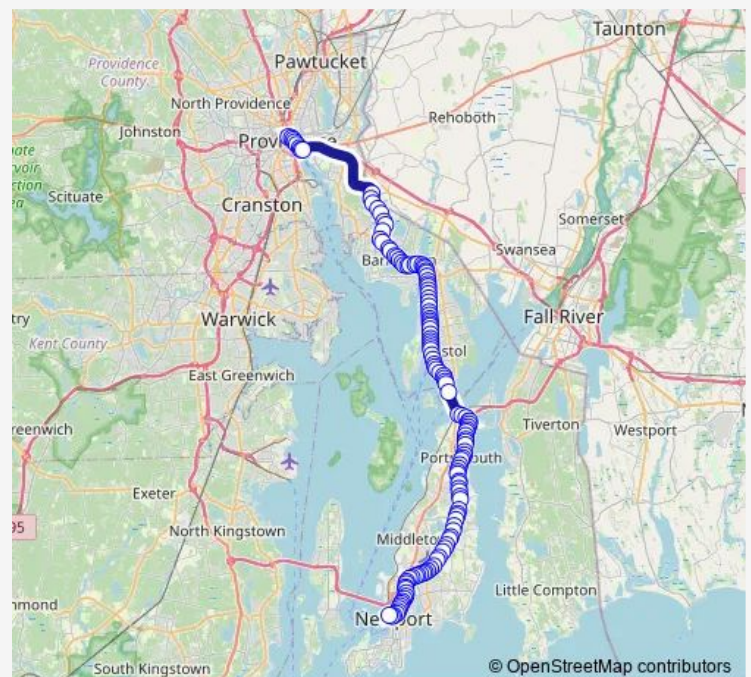

Aquidneck Shopping Center (E Main)

E Main opposite Rego

E Main & Valley

Route schedule

Newport Transit Center (Stop C) — Kennedy Plaza (Stop Y)

Monday 04:59-07:47

Tuesday 04:59-07:47

Wednesday 04:59-07:47

Thursday 04:59-07:47

Friday 04:59-07:47

Saturday —

Sunday —

Route info

Direction: Newport Transit Center (Stop C)

Stops: 126

Trip Duration: 1 hour 19 min

60 — Providence - Newport (East Bay)

E Main opposite Enterprise

351 E Main

E Main opposite Forest

E Main before Aquidneck

E Main after Wyatt

E Main before Johnson

E Main before Turner

E Main before Meadow

E Main opposite Oliphant

E Main opposite North

E Main after Mitchell

E Main before Woodland

E Main after Selina

E Main before Sandy Point

E Main before Linden