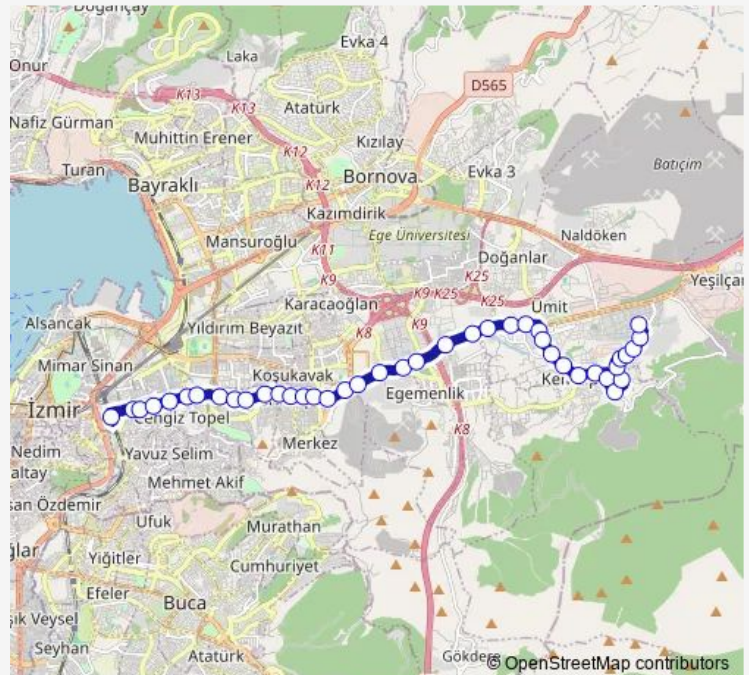

### Route schedule

Beşinci Sanayi Sitesi — Kemer Aktarma Merkezi

Monday 06:10-20:10

Tuesday 06:10-20:10

Wednesday 06:10-20:10

Thursday 06:10-20:10

Friday 06:10-20:10

Saturday 06:10-19:52

### Route info

Direction: Beşinci Sanayi Sitesi

Stops: 43

Trip Duration: 0 hour 56 min

60 — Pınarbaşı - Kemer Aktarma Merkezi

BusMaps

Pınar Süt

Efes