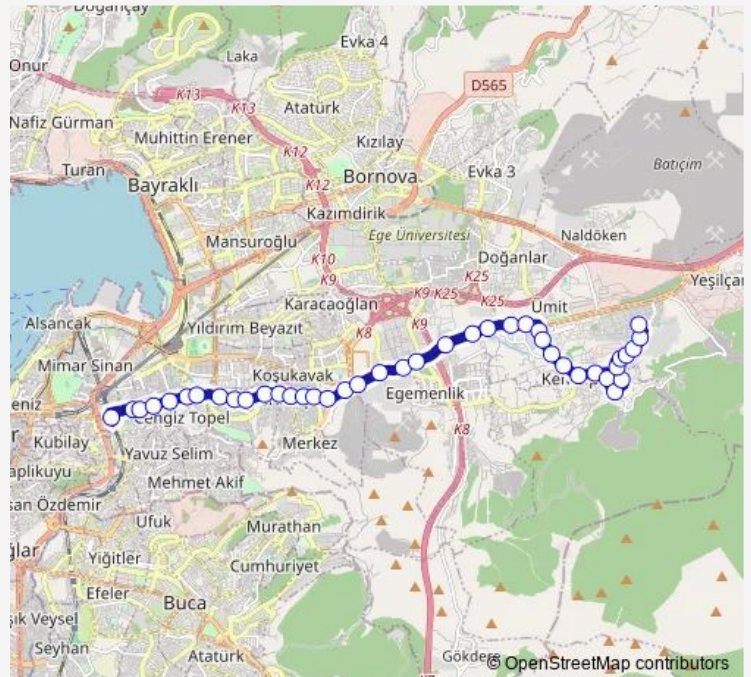

Thursday 06:10-20:10

Friday 06:10-20:10

Saturday 06:10-19:52

Sunday 06:10-19:40

Route info

Direction: Beşinci Sanayi Sitesi

Stops: 43

Trip Duration: 0 hour 56 min