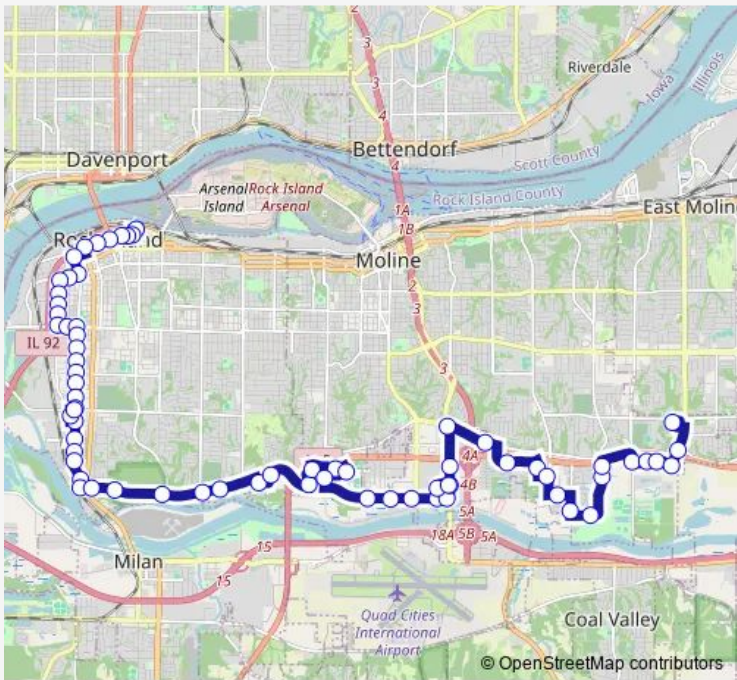

**Direction**  
 Southpark Mall Shelter — District  
 46 stops  
[Open route schedule](#)

- Southpark Mall Shelter
- Southpark Mall
- 27 St & 52 Ave
- 25 St & 52 Ave
- 16 St & 52 Ave
- 15 St & 52 Ave
- 12 St & 52 Ave
- 7 St & 43 Ave Dr
- Hyvee-Kohls-Target
- 41 St & 43 Ave
- Trinity Hospital Shelter
- Trinity East
- 44 St & Blackhawk Rd
- Rock Valley Plaza
- Kindercare
- 30 St & Blackhawk Rd
- 24 St & Blackhawk Rd
- Blackhawk State Park
- 12 St & Blackhawk Rd
- Blackhawk Commons
- 9 St & Blackhawk Commons Rd

Route schedule  
 Southpark Mall Shelter — District

Monday	05:30-07:08
Tuesday	05:30-07:08
Wednesday	05:30-07:08
Thursday	05:30-07:08
Friday	05:30-07:08
Saturday	07:28-09:28
Sunday	—

Route info  
 Direction: Southpark Mall Shelter  
 Stops: 46  
 Trip Duration: 0 hour 52 min