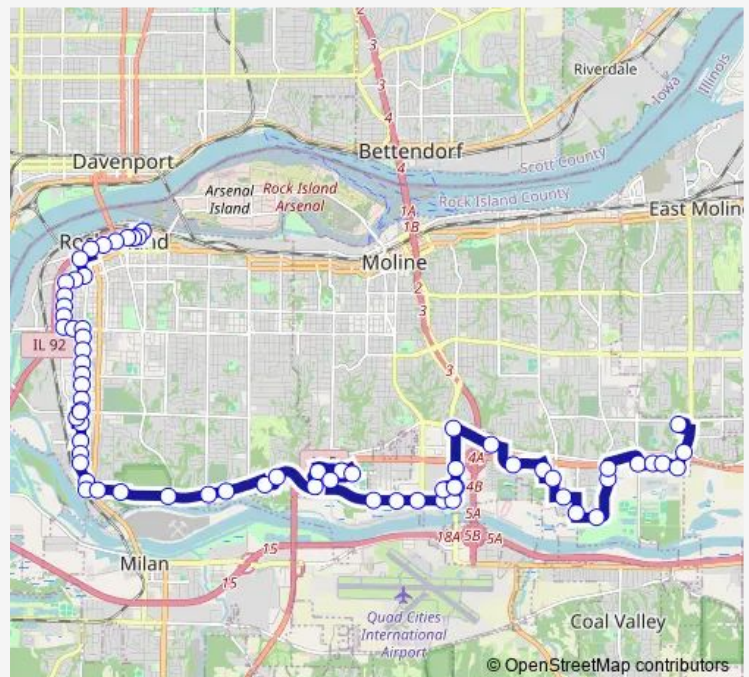

### Route schedule

Kennedy Sq Shelter — Two Rivers Shelter

Monday	—
Tuesday	—
Wednesday	—
Thursday	—
Friday	—
Saturday	—
Sunday	09:05-16:05

### Route info

Direction: Kennedy Sq Shelter

Stops: 52

Trip Duration: 1 hour 8 min

39 St & 38 Ave

34 St & 38 Ave

27 St & 38 Ave

Southpark Mall