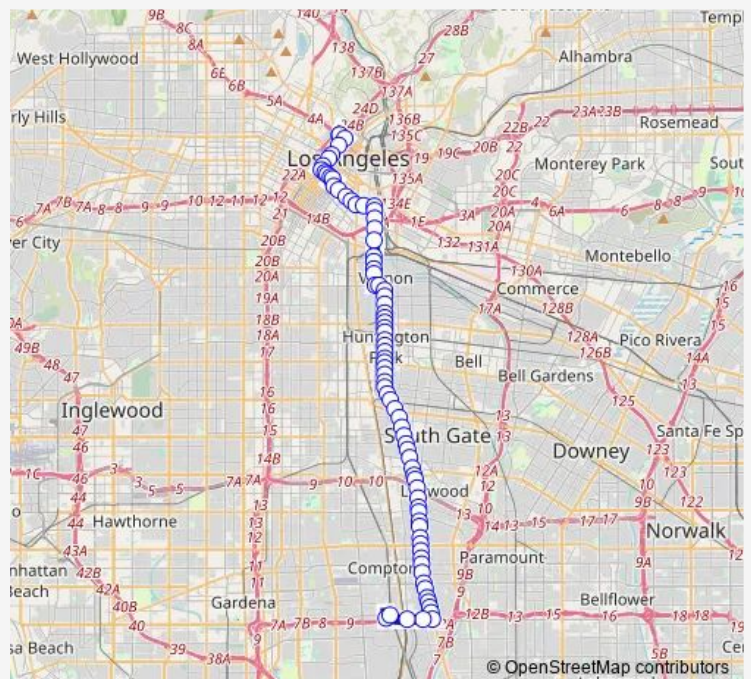

7th / Santa Fe

Santa Fe / Violet

Santa Fe / 8th

Route schedule

Figueroa / Sunset — Artesia Station

Monday 03:57-20:57

Tuesday 03:57-20:57

Wednesday 03:57-20:57

Thursday 03:57-20:57

Friday 03:57-20:57

Saturday 03:57-20:57

Sunday 03:57-20:57

Route info

Direction: Figueroa / Sunset

Stops: 81

Trip Duration: 1 hour 45 min

60 — Metro Local Line

Santa Fe / Olympic

Santa Fe / 15th

Santa Fe / 25th

Santa Fe / 27th

Santa Fe / 30th

Santa Fe / 38th

Pacific / Santa Fe