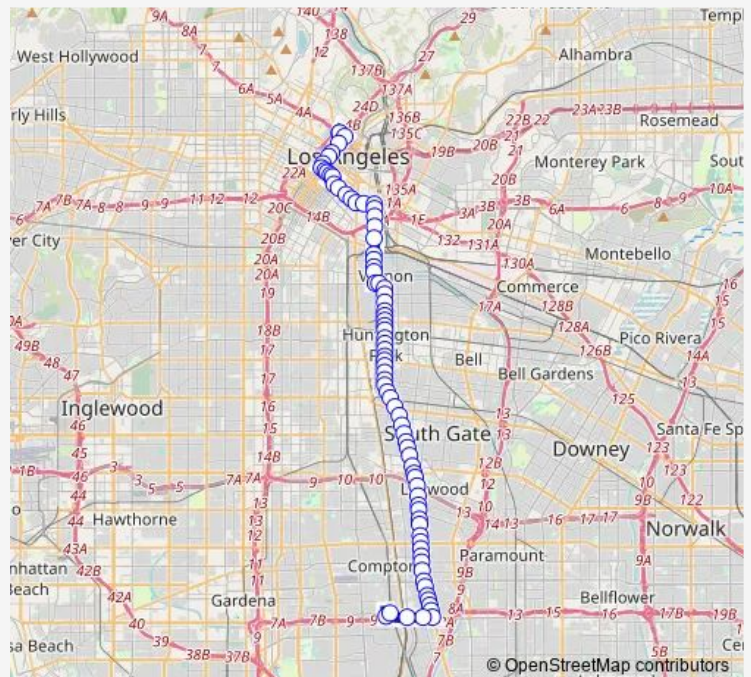

6th / Spring

6th / Main

7th / Maple

7th / San Pedro

7th / Ceres

7th / Central

7th / Alameda

7th / Decatur

7th / Santa Fe

Santa Fe / Violet

Santa Fe / 8th

Route schedule

Figueroa / Sunset — Artesia Station

Monday 03:57-20:57

Tuesday 03:57-20:57

Wednesday 03:57-20:57

Thursday 03:57-20:57

Friday 03:57-20:57

Saturday 03:57-20:57

Sunday 03:57-20:57

Route info

Direction: Figueroa / Sunset

Stops: 81

Trip Duration: 1 hour 30 min

60 — Metro Local Line

BusMaps

Santa Fe / Olympic

Santa Fe / 15th

Santa Fe / 25th

Santa Fe / 27th

Santa Fe / 30th

Santa Fe / 38th