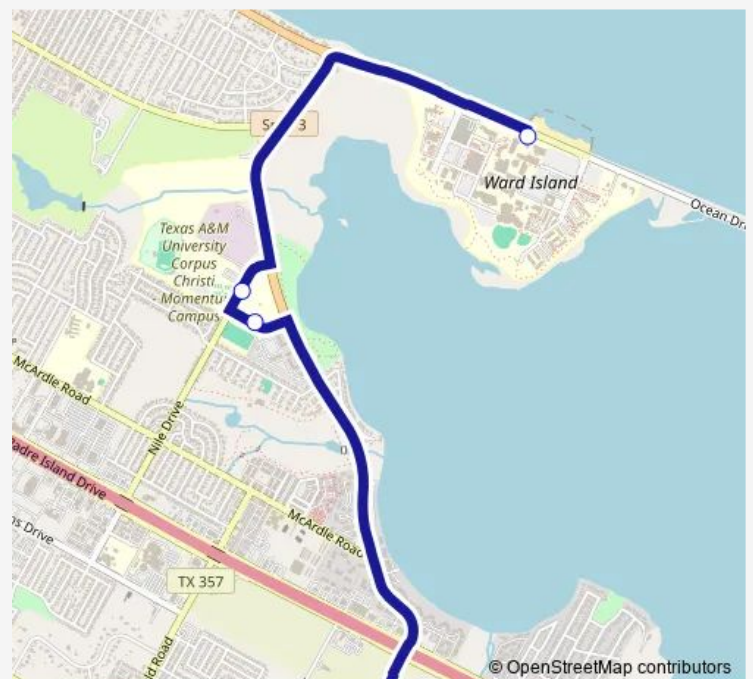

### Route schedule

Ennis Joslin @ Cott — Texas A&M University

Monday 07:30-19:10

Tuesday 07:30-19:10

Wednesday 07:30-19:10

Thursday 07:30-19:10

Friday 07:30-19:10

Saturday —

### Route info

Direction: Ennis Joslin @ Cott

Stops: 4

Trip Duration: 0 hour 17 min

60 — Momentum Shuttle

**Direction**

Texas A&amp;M University — Islander Way @ Izzy

2 stops

[Open route schedule](#)

Texas A&amp;M University

Islander Way @ Izzy

**Route schedule**

Texas A&amp;M University — Islander Way @ Izzy

Monday	07:40-19:20
Tuesday	07:40-19:20
Wednesday	07:40-19:20
Thursday	07:40-19:20
Friday	07:40-19:20
Saturday	—
Sunday	—