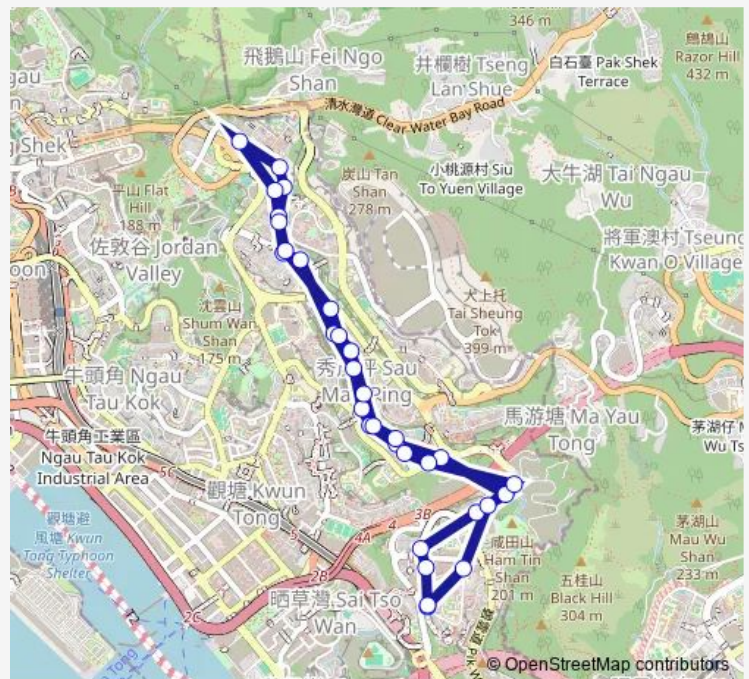

Bus 60 LAM TIN - Shun LEE Estate (Circular)

[Go to website](#)

Direction
 Ping TIN Public Transport Interchange — Ping TIN Public Transport Interchange
 32 stops
[Open route schedule](#)

- Ping TIN Public Transport Interchange
- ON TIN Street, Outside KAI Shun House, KAI TIN Estate
- LIN TAK Road, Outside Hong YAT Court|Lin TAK Road Outside Hong King House, Hong YAT Court
- LIN TAK Road Outside MEI TIN House
- LIN TAK Road Outside Hong WAH Court CAR Park
- HIU Kwong Street SAU MAU Ping (Upper) BUS Terminus
- SAU Ming Road, Outside SAU Ming House
- SAU MAU Ping Road, Outside SAU FU House
- SAU MAU Ping Road, Outside SAU YUN House
- SAU Ming Road, Opposite SAU MAU Ping Shopping Centre
- SAU Ming Road, Opposite SAU YEE House
- Shun ON Road Outside TIN WAN House
- Shun ON Road Outside Shun TIN BUS Terminus
- LEE ON Road Outside Shun ON Shopping Centre
- LEE ON Road Outside LEE FOO House
- Shun LEE BUS Terminus
- SAN LEE Street Outside LEE Ming House
- Shun King Street, Outside Shun LEE Estate CAR Park
- LEE ON Road Opposite Shun ON Shopping Centre
- Shun ON Road Opposite Shun TIN BUS Terminus

Route schedule

Ping TIN Public Transport Interchange — Ping TIN Public Transport Interchange

Monday	06:30-19:30
Tuesday	06:30-19:30
Wednesday	06:30-19:30
Thursday	06:30-19:30
Friday	06:30-19:30
Saturday	06:30-19:30
Sunday	06:30-19:30

Route info

Direction: Ping TIN Public Transport Interchange

Stops: 32

Trip Duration: 0 hour 21 min

60 — LAM TIN - Shun LEE Estate (Circular) **BusMaps**

SAU Ming Road, Outside SAU NGA House

SAU Ming Road, Outside SAU Hong House, SAU MAU Ping Estate