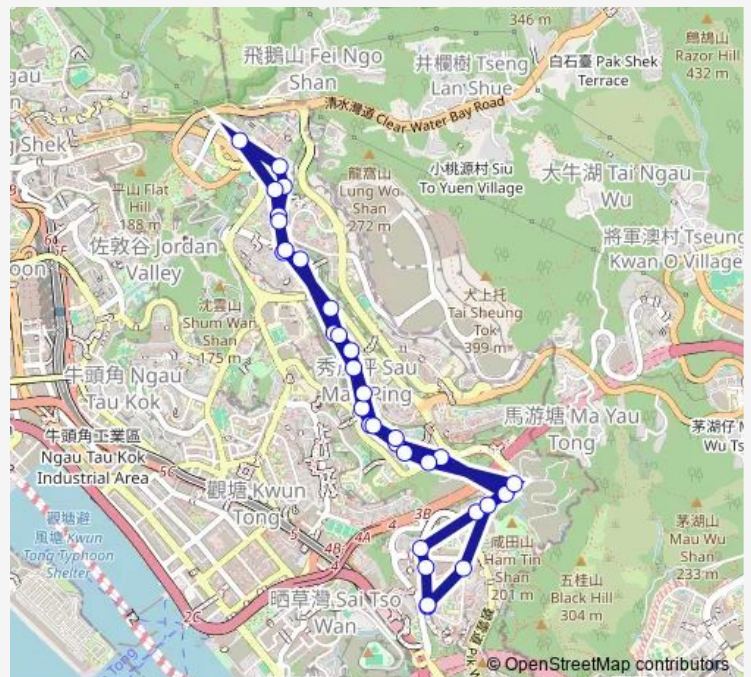

Bus 60 LAM TIN - Shun LEE Estate (Circular)

[Go to website](#)

Direction
 PING TIN PUBLIC TRANSPORT INTERCHANGE —
 PING TIN PUBLIC TRANSPORT INTERCHANGE
 32 stops
[Open route schedule](#)

- PING TIN PUBLIC TRANSPORT INTERCHANGE
- ON TIN STREET, OUTSIDE KAI SHUN HOUSE, KAI TIN ESTATE
- LIN TAK ROAD, OUTSIDE HONG YAT COURT|LIN TAK ROAD OUTSIDE HONG KING HOUSE, HONG YAT COURT
- LIN TAK ROAD OUTSIDE MEI TIN HOUSE
- LIN TAK ROAD OUTSIDE HONG WAH COURT CAR PARK
- HIU KWONG STREET SAU MAU PING (UPPER) BUS TERMINUS
- SAU MING ROAD, OUTSIDE SAU MING HOUSE
- SAU MAU PING ROAD, OUTSIDE SAU FU HOUSE
- SAU MAU PING ROAD, OUTSIDE SAU YUN HOUSE
- SAU MING ROAD, OPPOSITE SAU MAU PING SHOPPING CENTRE
- SAU MING ROAD, OPPOSITE SAU YEE HOUSE
- SHUN ON ROAD OUTSIDE TIN WAN HOUSE
- SHUN ON ROAD OUTSIDE SHUN TIN BUS TERMINUS
- LEE ON ROAD OUTSIDE SHUN ON SHOPPING CENTRE
- LEE ON ROAD OUTSIDE LEE FOO HOUSE
- SHUN LEE BUS TERMINUS
- SAN LEE STREET OUTSIDE LEE MING HOUSE

Route schedule
 PING TIN PUBLIC TRANSPORT INTERCHANGE —
 PING TIN PUBLIC TRANSPORT INTERCHANGE

Monday	06:30-19:30
Tuesday	06:30-19:30
Wednesday	06:30-19:30
Thursday	06:30-19:30
Friday	06:30-19:30
Saturday	06:30-19:30
Sunday	06:30-19:30

Route info
 Direction: PING TIN PUBLIC TRANSPORT INTERCHANGE
 Stops: 32
 Trip Duration: 0 hour 21 min

60 — LAM TIN - Shun LEE Estate (Circular)

SHUN KING STREET, OUTSIDE SHUN LEE ESTATE
CAR PARK

LEE ON ROAD OPPOSITE SHUN ON SHOPPING CEN-
TRE