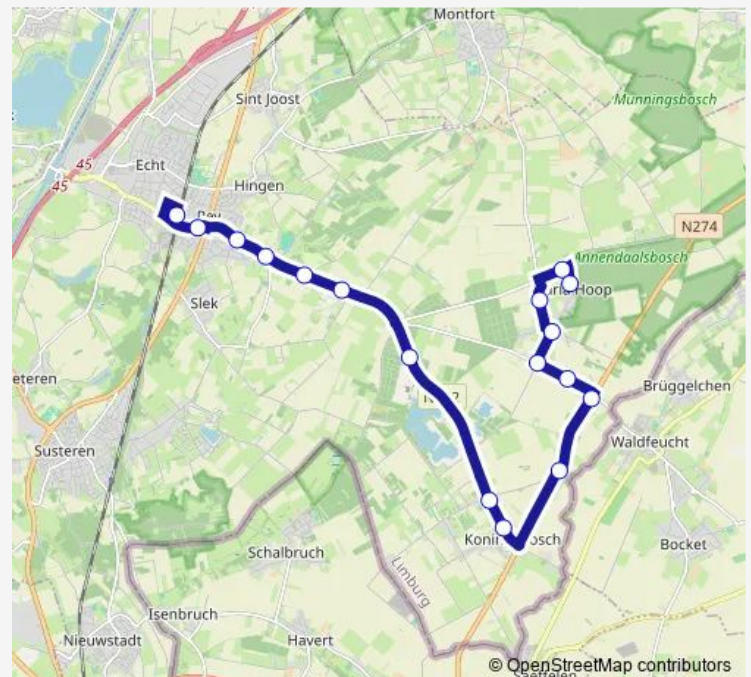

Maria Hoop, Waldfeuchterbaan

Maria Hoop, Diergaarderstraat Zuid

Maria Hoop, Hertestraat

Maria Hoop, Annendaalderweg

Maria Hoop, Hofje

### Route schedule

Echt, Station Echt — Maria Hoop, Hofje

Monday 06:50-22:50

Tuesday 06:50-22:50

Wednesday 06:50-22:50

Thursday 06:50-22:50

Friday 06:50-22:50

Saturday 08:50-22:50

### Route info

Direction: Echt, Station Echt

Stops: 17

Trip Duration: 0 hour 24 min

## Route schedule

Maria Hoop, Hofje — Echt, Station Echt

Monday 07:14-22:14

Tuesday 07:14-22:14

Wednesday 07:14-22:14

Thursday 07:14-22:14

Friday 07:14-22:14

Saturday 08:14-22:14