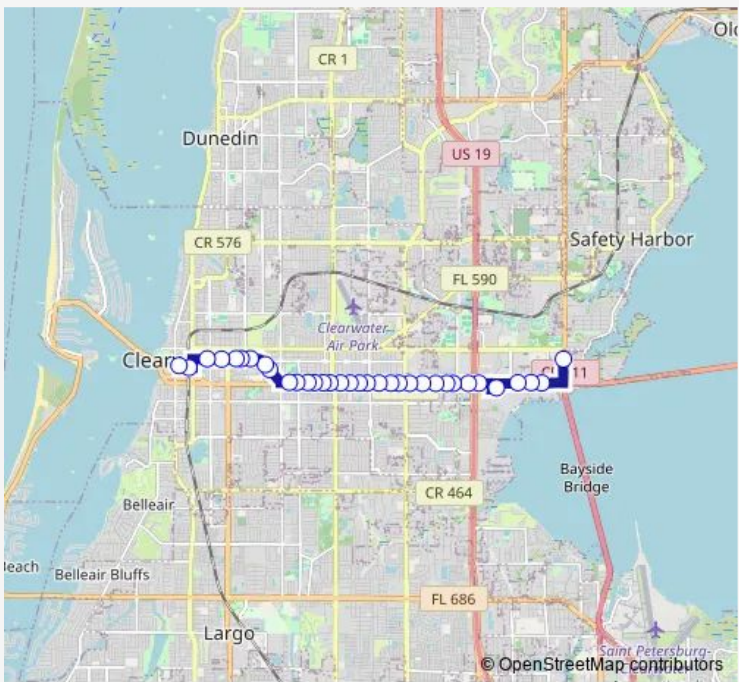

Bus 60 Park Street Terminal /Mullen Boo

[Go to website](#)

Direction
 Park ST Terminal - Platform - G — McMullen Booth Access
 RD N + Cleveland St

39 stops

[Open route schedule](#)

- Park ST Terminal - Platform - G
- Cleveland ST + Booth Ave
- Cleveland ST + MLK AVE S
- Cleveland ST + Missouri AVE N
- Cleveland ST + Lincoln AVE S
- Cleveland ST + Frederica AVE S
- Gulf TO BAY Blvd + Park St
- Gulf TO BAY Blvd + DE Leon St
- Gulf TO BAY Blvd + Franklin St
- Gulf TO BAY Blvd + Glenwood AVE S
- Gulf TO BAY Blvd + Lake DR S
- Gulf TO BAY Blvd + Keystone AVE S
- Gulf TO BAY Blvd + Duncan AVE S
- Gulf TO BAY Blvd + Phoenix Ave
- Gulf TO BAY Blvd + Keene Rd
- Gulf TO BAY Blvd + Arcturas Ave
- Gulf TO BAY Blvd + Meteor AVE S
- Gulf TO BAY Blvd + Hercules AVE S
- Gulf TO BAY Blvd + Cirus AVE S
- Gulf TO BAY Blvd + Mercury AVE S
- Gulf TO BAY Blvd + Bamboo Ln

Route info

Direction: Park ST Terminal - Platform - G

Stops: 39

Trip Duration: 0 hour 25 min

60 — Park Street Terminal /Mullen Boo **BusMaps**

Gulf TO BAY Blvd + 5TH St

Gulf TO BAY Blvd + Belcher RD S

Gulf TO BAY Blvd + Happy Trails Mhp

Gulf TO BAY Blvd + Landry Ave

Gulf TO BAY Blvd + 4TH St

Gulf TO BAY Blvd + Grenada Ave

Gulf TO BAY Blvd + 2515

Gulf TO BAY Blvd + Bypass Dr

Gulf TO BAY Blvd + Frontage Rd

Clearwater Mall

Gulf TO BAY Blvd + Hampton Rd

Direction: McMullen Booth Access RD N + Cleveland St

Stops: 34

Trip Duration: 0 hour 35 min

Gulf TO BAY Blvd + Glenwood AVE S

Gulf TO BAY Blvd + Franklin St

Gulf TO BAY Blvd + Park St

Cleveland ST + Lady Mary DR N