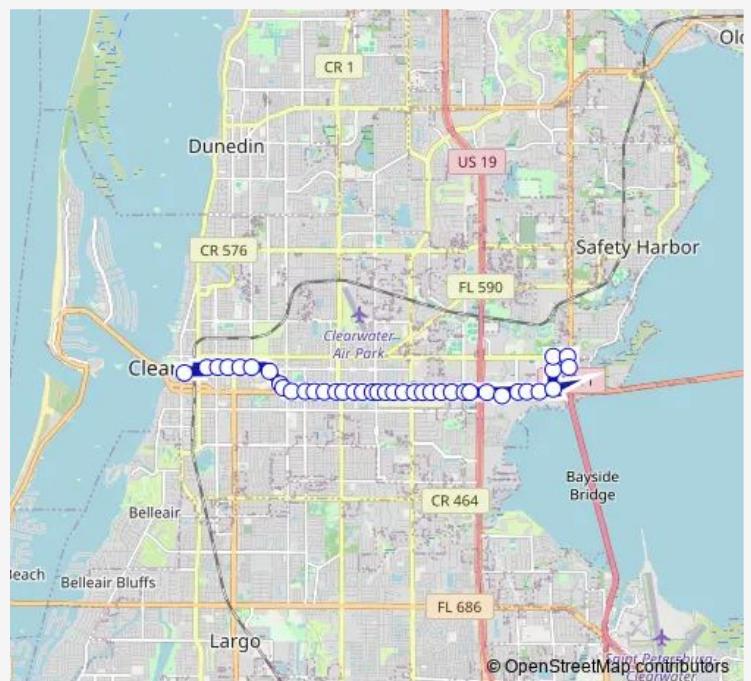

Gulf TO BAY Blvd + Fernwood AVE S

Gulf TO BAY Blvd + Landry Ave

Gulf TO BAY Blvd + Blvd Estates Mhp

Gulf TO BAY Blvd + Main AVE S

Gulf TO BAY Blvd + Gunn Ave

Gulf TO BAY Blvd + Mercury AVE S

Gulf TO BAY Blvd + Aurora AVE S

Gulf TO BAY Blvd + Comet AVE S

Gulf TO BAY Blvd + Arcturas AVE S

Gulf TO BAY Blvd + Orion AVE S

Gulf TO BAY Blvd + Mars AVE S

Gulf TO BAY Blvd + Saturn AVE S

Route schedule

McMullen Booth Access RD N + Cleveland St — Park ST Terminal - Platform - E

Stops: 34

Trip Duration: 0 hour 20 min

60 — Park Street Terminal /Mullen Boo

Gulf TO BAY Blvd + Duncan AVE S

Gulf TO BAY Blvd + Keystone DR S

Gulf TO BAY Blvd + Lake DR S

Gulf TO BAY Blvd + Glenwood AVE S

Gulf TO BAY Blvd + Franklin St

Gulf TO BAY Blvd + Park St

Cleveland ST + Lady Mary DR N

Cleveland ST + Betty LN N

Cleveland ST + Lincoln AVE N

Cleveland ST + Missouri AVE N

Cleveland ST + MLK AVE N

Pierce ST + East Ave

Park ST Terminal - Platform - E