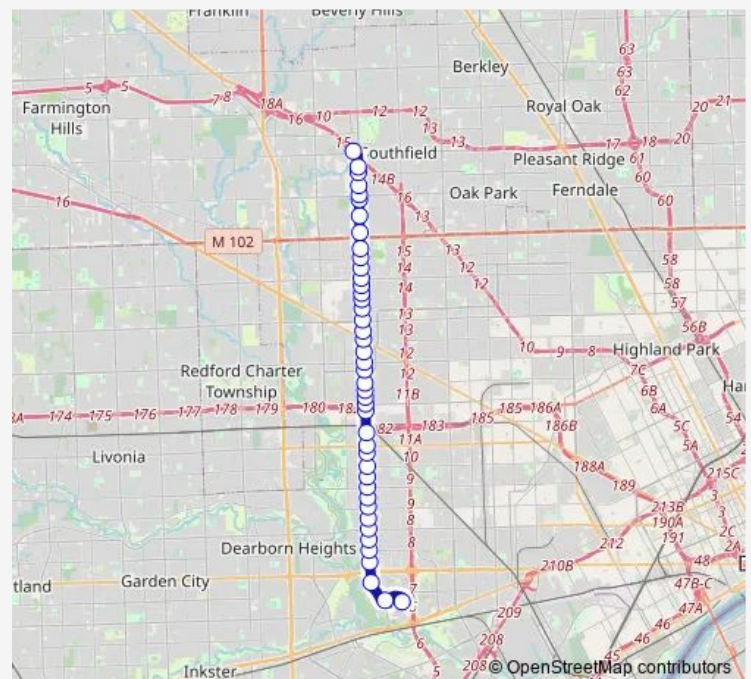

Evergreen & Pickford

Evergreen & Glenco

Evergreen & Santa Clara

Route schedule

Evergreen & 10 Mile — Fairlane Town Center

Monday 05:00-22:30

Tuesday 05:00-22:30

Wednesday 05:00-22:30

Thursday 05:00-22:30

Friday 05:00-22:30

Saturday 06:00-22:30

Sunday 07:17-21:17

Route info

Direction: Evergreen & 10 Mile

Stops: 48

Trip Duration: 0 hour 44 min

Evergreen & Grand River

Route schedule

Fairlane Town Center — Northwestern & 10 Mile

Monday 05:00-22:30

Tuesday 05:00-22:30

Wednesday 05:00-22:30

Thursday 05:00-22:30

Friday 05:00-22:30

Saturday 06:00-22:30

Sunday 07:15-21:15

Route info

Direction: Fairlane Town Center

Stops: 43

Trip Duration: 0 hour 39 min

Evergreen & Verne

Evergreen & McNichols