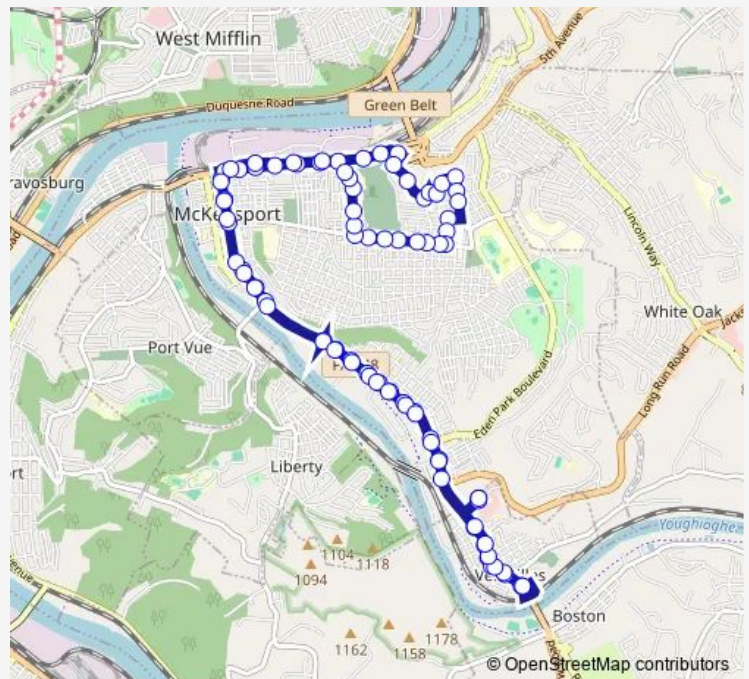

Monday 06:17-20:30

Tuesday 06:17-20:30

Wednesday 06:17-20:30

Thursday 06:17-20:30

Friday 06:17-20:30

Saturday 08:47-18:00

Sunday 08:47-18:00

Route info

Direction: Olympia Shopping Center Park AND Ride AT
Shelter

Stops: 87

Trip Duration: 0 hour 40 min

■ 60 — Mckeesport-Walnut

Lysle Blvd + Senior Care Plaza

Lysle Blvd + Coursin Fs

Lysle Blvd + Center

Lysle Blvd + Evans

Lysle Blvd + 5th

Fifth AVE + # 1681

5TH AVE + Pirl

Pirl ST + Brownlee St

Brownlee ST + #60

Brownlee ST + #44

Young ST + Yester

Yester SQ + Craig St

Evans AVE + Hospital Dr

Evans AVE + Mckeesport Hospital Emergency

Evans AVE + Mckeesport Hospital Main Entrance

Lysle Blvd + Center

Lysle Blvd + Coursin

Mckeesport Transportation Center AT BAY #2

Lysle Blvd + Locust