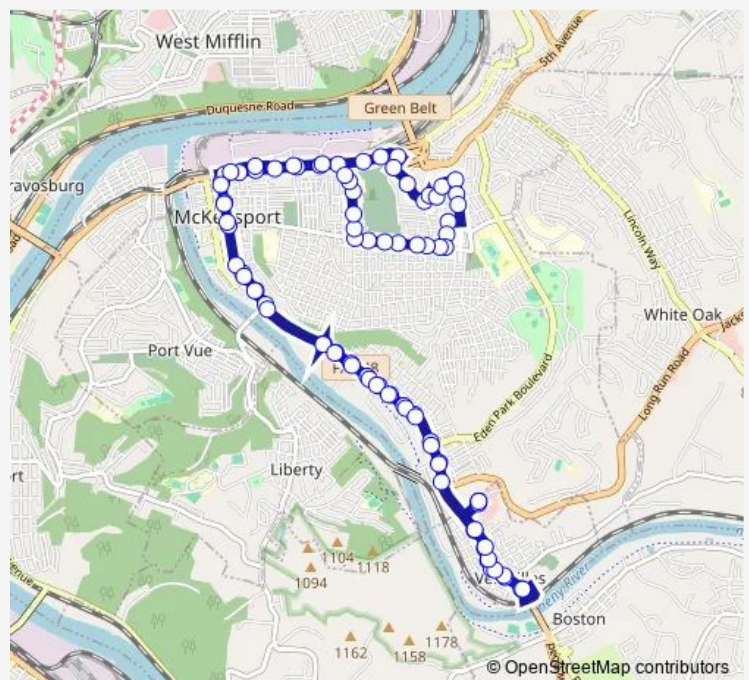

Wednesday 06:30-20:30

Thursday 06:30-20:30

Friday 06:30-20:30

Saturday 09:00-18:00

Sunday 08:47-18:00

Route info

Direction: OLYMPIA SHOPPING CENTER PARK AND RIDE AT SHELTER

Stops: 87

Trip Duration: 0 hour 41 min

60 — Mckeesport-Walnut

Lysle Blvd + Mckeesport Transp Ctr

Lysle Blvd + Senior Care Plaza

Lysle Blvd + Coursin Fs

Lysle Blvd + Center

Lysle Blvd + Evans

Lysle Blvd + 5th

Evans AVE + Mckeesport Hospital Emergency

Evans AVE + Mckeesport Hospital Main Entrance

Lysle Blvd + Center

Lysle Blvd + Coursin

Mckeesport Transportation Center AT BAY #2

Lysle Blvd + Locust

Walnut ST + 5TH Fs

Walnut ST + #4913

Walnut ST + Wampler

Walnut ST + Larch Fs

Walnut ST + Grant

Olympia Driveway AT Life Span

OLYMPIA SHOPPING CENTER PARK AND RIDE AT
SHELTER

60 Bus time schedules and route maps are available in an offline PDF at busmaps.com. Use the busmaps.com website to see live bus times, train schedule or subway schedule, and step-by-step directions for all public transit in McKeesport