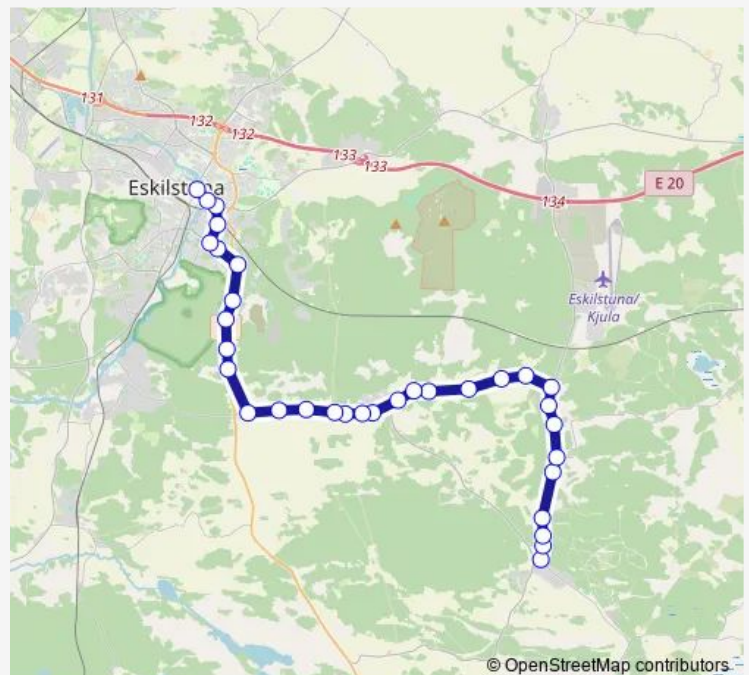

Hällberga Vretlundsvägen

Balsta

Stenkvista lantbruksskola

Route schedule

Ärla station — Eskilstuna Fristadstorget

Monday	—
Tuesday	—
Wednesday	—
Thursday	—
Friday	—
Saturday	01:25-02:45
Sunday	01:25-02:45

Route info

Direction: Ärla station

Stops: 33

Trip Duration: 0 hour 39 min

© OpenStreetMap contributors

■ 60

BusMaps

Stora Nyby (Stenkvista)

Anderslundavägen

—

Friday

—

Saturday

00:50-02:10

Sunday

00:50-02:10

Route info