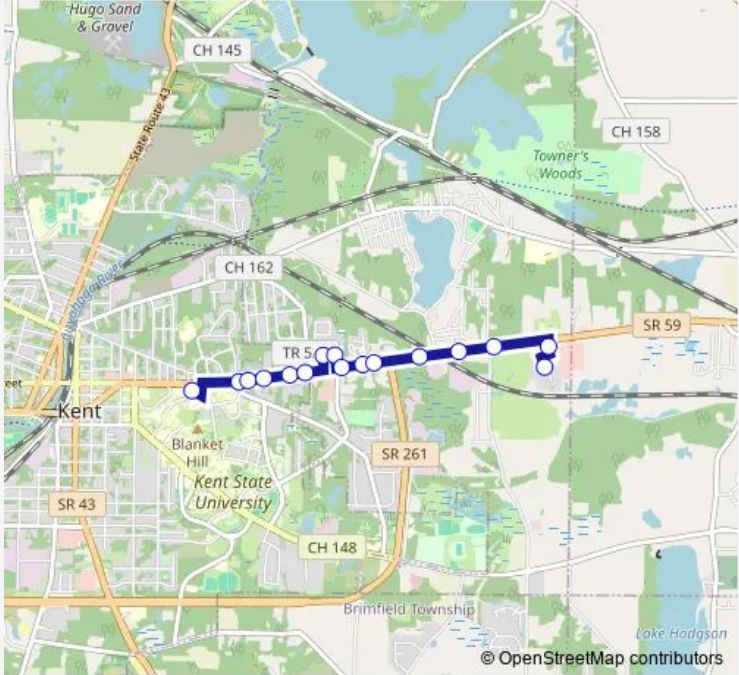

**Bus 60 Black Squirrel**

[Go to website](#)

**Direction**  
 KSU C-Midway Eb — RAV Pebblebrook Apartments  
 16 stops  
[Open route schedule](#)

- KSU C-Midway Eb
- KEN Sr59 AND Horning Eb
- KEN Sr59 AND Kent UCC Eb
- KEN Sr59 AND Dale Eb
- KEN Sr59 AND Holly Park Eb
- KEN Sr59 AND Acme Eb
- KEN Alpha AND Campus Point
- KEN Ashton AND Campus PT Office
- KEN Sr59 AND Rhodes Eb
- KEN Sr59 AND Whisp Pines Eb
- KEN Sr59 AND Sr261 Eb
- KEN Sr59 AND Klaben Eb
- RAV Sr59 AND Erie Eb
- RAV Sr59 AND KSU Golf Eb
- RAV Meadowview Plz
- RAV Pebblebrook Apartments

**Route schedule**  
 KSU C-Midway Eb — RAV Pebblebrook Apartments

Monday	08:15-15:45
Tuesday	08:15-15:45
Wednesday	08:15-15:45
Thursday	08:15-15:45
Friday	08:15-15:45
Saturday	—
Sunday	—

**Route info**  
 Direction: KSU C-Midway Eb  
 Stops: 16  
 Trip Duration: 0 hour 12 min

**Direction**

RAV Pebblebrook Appartments — KSU C-Midway Eb

13 stops

[Open route schedule](#)

RAV Pebblebrook Appartments

RAV Walmart Ravenna

RAV Sr59 AND KSU Golf Wb

RAV Sr59 AND Erie Wb

## Route info

Direction: RAV Pebblebrook Appartments

Stops: 13

Trip Duration: 0 hour 12 min

60 Bus time schedules and route maps are available in an offline PDF at busmaps.com. Use the busmaps.com website to see live bus times, train schedule or subway schedule, and step-by-step directions for all public transit in Ravenna