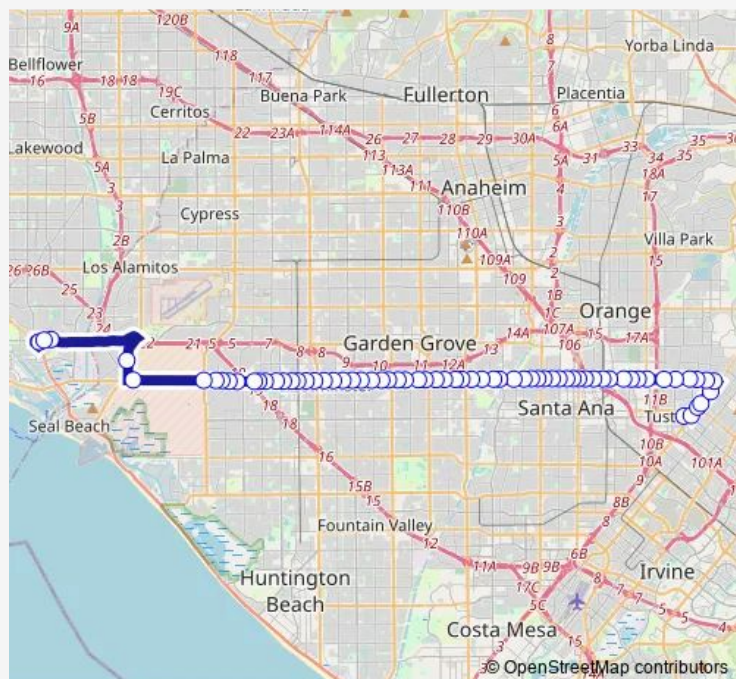

## Bus 60 Long Beach - Tustin

[Go to website](#)

### Direction

1ST-Centennial — 7TH-Channel

68 stops

[Open route schedule](#)

- 1ST-Centennial
- Newport-1st
- Newport-OLD Irvine
- Newport-Wass
- Newport-LA Colina
- 17th-Gimbert
- 17th-Hewes
- 17th-Esplanade
- 17th-Holt
- 17th-Prospect
- 17th-Yorba
- 17th-Tustin
- 17th-Williams
- 17th-Sherry
- 17th-Concord
- 17th-Grand
- 17th-Lincoln
- 17th-Santiago
- 17th-Penn
- 17th-Main
- 17th-Broadway

### Route schedule

1ST-Centennial — 7TH-Channel

Monday	04:04-00:35 <sup>+1</sup>
Tuesday	04:04-00:35 <sup>+1</sup>
Wednesday	04:04-00:35 <sup>+1</sup>
Thursday	04:04-00:35 <sup>+1</sup>
Friday	04:04-00:35 <sup>+1</sup>
Saturday	04:01-00:39 <sup>+1</sup>
Sunday	04:01-00:39 <sup>+1</sup>

### Route info

Direction: 1ST-Centennial

Stops: 68

Trip Duration: 1 hour 38 min

60 — Long Beach - Tustin

17th-Ross

17th-Flower

17th-Freeman