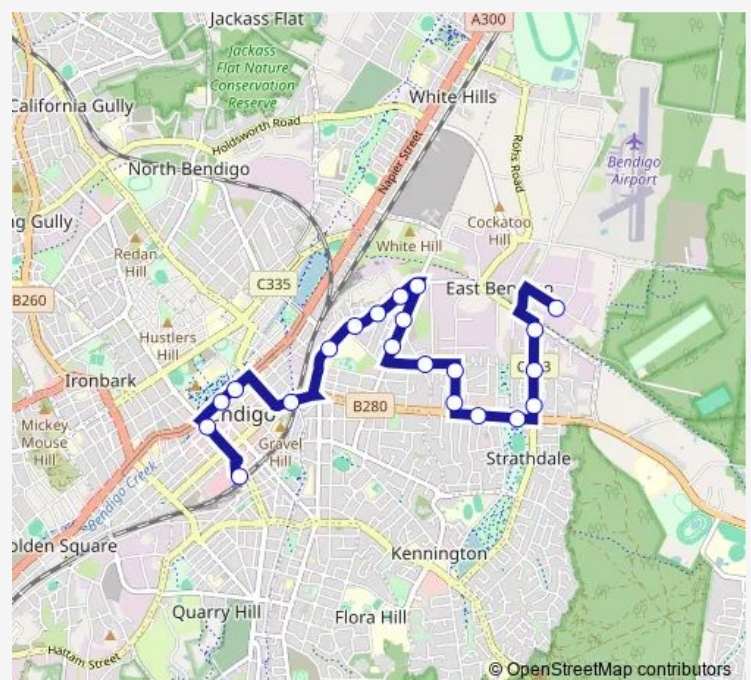

Ellesmere Tce/Beischer St (East Bendigo)

Solomon St/Lloyd St (East Bendigo)

Lloyd St/Murphy St (East Bendigo)

Cumming St/Murphy St (East Bendigo)

Strickland Rd/Murphy St (East Bendigo)

Riley St/Strickland Rd (East Bendigo)

Friday 06:02-18:45

Saturday 08:00-18:49

Sunday —

Route info

Direction: Piper Lane/Piper Rd (East Bendigo)

Stops: 21

Trip Duration: 0 hour 23 min

60 — East Bendigo - Bendigo Station Via East Bendigo

Direction

Bendigo Station/Railway Pl (Bendigo) — Piper Lane/Piper Rd (East Bendigo)

23 stops

[Open route schedule](#)

Bendigo Station/Railway Pl (Bendigo)

Mitchell St Central - Bay B/Mitchell St (Bendigo)

Mundy St/Pall Mall (Bendigo)

Cumming St/Murphy St (East Bendigo)

Lloyd St/Murphy St (East Bendigo)

Solomon St/Lloyd St (East Bendigo)

Ellesmere Tce/Beischer St (East Bendigo)

Mclvor Hwy/Beischer St (East Bendigo)

Putnam Ave/Mclvor Hwy (East Bendigo)