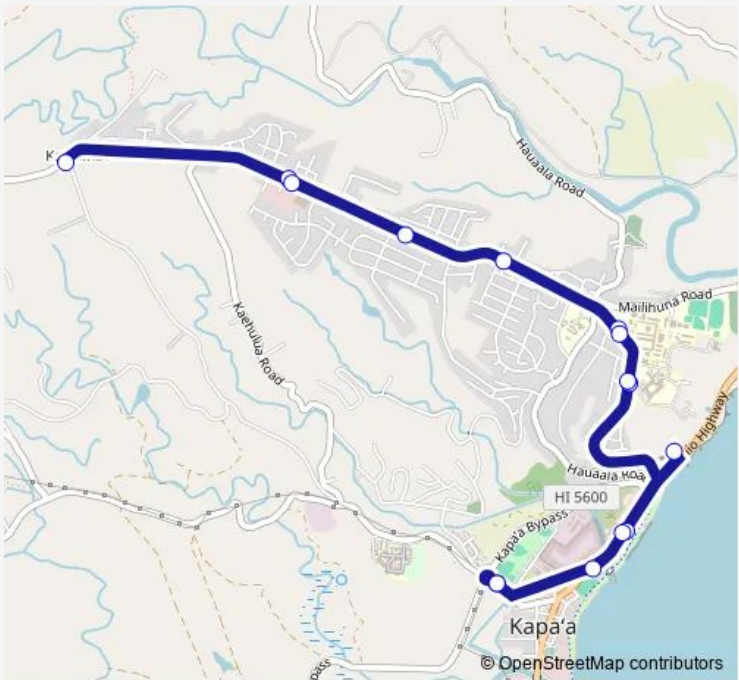

## Bus 60 60 Kapahi Shuttle

[Go to website](#)

**Direction**  
 Kapaa Skate Park — Kapaa Middle School (2)  
 18 stops  
[Open route schedule](#)

- Kapaa Skate Park
- Kapaa Library
- Kapaa Neighborhood Center
- Friendship House
- Mahelona Hospital
- Kapaa High
- Across Kapahi Food Mart
- Kapahi Park
- Kapahi Food Mart
- Kawaihau Rd/Kahana Rd
- Kawaihau Rd/Malakia Rd
- Across Kapaa High
- Across Mahelona Hospital
- Across Kapaa Neighborhood Center
- Kapaa Skate Park (Ms)
- Kapaa Middle School
- Kapaa Skate Park (Ms2)
- Kapaa Middle School (2)

Route info  
 Direction: Kapaa Skate Park  
 Stops: 18  
 Trip Duration: 0 hour 39 min

**Direction**

Kapaa Skate Park — Kapaa Skate Park

15 stops

[Open route schedule](#)

Kapaa Skate Park

Kapaa Library

Kapaa Neighborhood Center

## Route info

Direction: Kapaa Skate Park

Stops: 15

Trip Duration: 0 hour 30 min

**Direction**

Kapaa Middle School — Kapaa Skate Park (Ms)

16 stops

[Open route schedule](#)

## Route info

Direction: Kapaa Middle School

Stops: 16

Trip Duration: 0 hour 32 min

60 Bus time schedules and route maps are available in an offline PDF at busmaps.com. Use the busmaps.com website to see live bus times, train schedule or subway schedule, and step-by-step directions for all public transit in Kapa'a