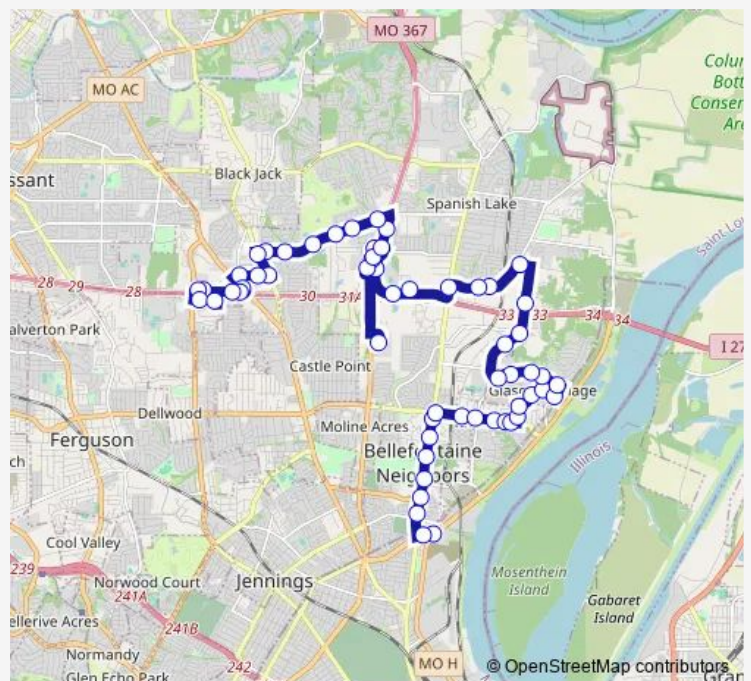

Bus 60 Shepley-Lilac

[Go to website](#)

Direction
 Riverview-Hall Transit Center — North County Transit Center
 58 stops
[Open route schedule](#)

- Riverview-Hall Transit Center
- 8937 Riverview Wb
- Bellefontaine @ Fontaine Place Nb
- Bellefontaine @ Teurville Nb
- Bellefontaine @ ST. CYR Nb
- Bellefontaine @ Zellweger Nb
- Bellefontaine @ Biritz Nb
- Bellefontaine @ Surrey Nb
- Chambers @ Bellefontaine Eb
- Chambers @ Hayward Eb
- Chambers @ Lilac Eb
- Chambers @ Stimson Eb
- Chambers @ Valley Eb
- Chambers @ Jeffrey Eb
- Northgate @ Habecking Eb
- Northgate @ Cameron Nb
- Cameron @ Estridge Eb
- Cameron @ Trongate Place Eb
- Cameron @ Spring Garden Eb
- Shepley @ Spring Garden Wb
- Shepley @ Lothian Circle Wb

Route schedule

Riverview-Hall Transit Center — North County Transit Center

Monday	04:30-00:50 ⁺¹
Tuesday	04:30-00:50 ⁺¹
Wednesday	04:30-00:50 ⁺¹
Thursday	04:30-00:50 ⁺¹
Friday	04:30-00:50 ⁺¹
Saturday	04:50-00:50 ⁺¹
Sunday	04:50-00:50 ⁺¹

Route info

Direction: Riverview-Hall Transit Center
 Stops: 58
 Trip Duration: 0 hour 51 min

60 — Shepley-Lilac

Shepley @ Balmoral Wb

Shepley @ Renfrew Wb

Shepley @ Melvich Wb

Lilac @ Foxlair Nb

Lilac @ Kenran Industrial Nb

Route info

Direction: North County Transit Center

Stops: 56

Trip Duration: 0 hour 48 min

Larimore @ Aspen Woods Eb

Coal Bank @ Larimore Eb

Wiskow @ Dunklin Eb

Dunn @ Lilac Park Ride LOT Wb