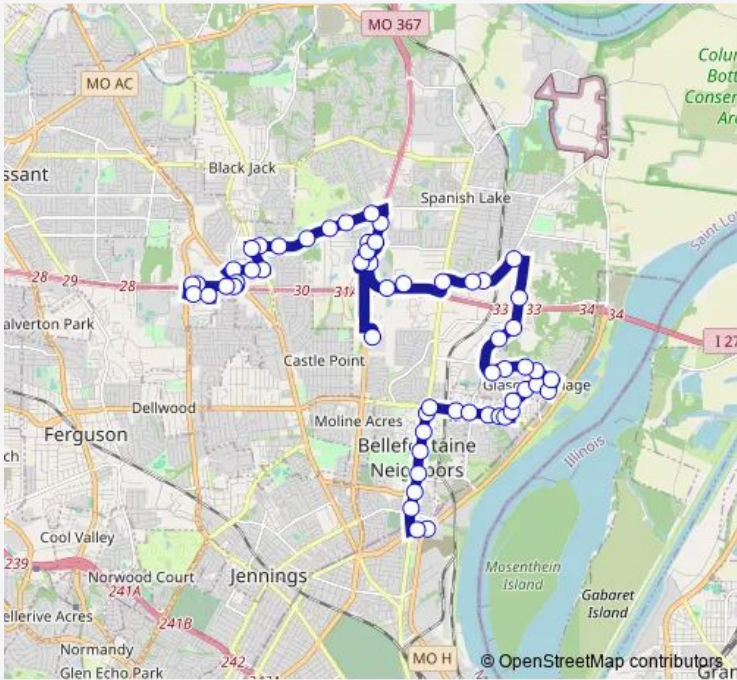

Bus 60 Shepley-Lilac

[Go to website](#)

Direction
 North County Transit Center — Riverview Transit Center
 56 stops
[Open route schedule](#)

- North County Transit Center
- Pershall @ Trask Eb
- NEW Halls Ferry @ Dunn Nb
- Netherton @ Mehl Eb
- Netherton @ Rottingdean Eb
- OLD Halls Ferry @ Netherton Nb
- OLD Halls Ferry @ Redman Nb
- Redman @ Garham Eb
- Redman @ Pritchard Eb
- 2600 Redman Eb
- Redman @ Stonymont Eb
- Redman @ Northway Eb
- Redman @ LAS Ladera Eb
- Benham @ Redman Sb
- Dunn @ Benham Sb
- Dunn @ Christian Hospital Entrance 1 Sb
- Christian Hospital Northeast Loop
- Dunn @ Christian Hospital Entrance 1 Nb
- Veterans Home Loop
- Dunn @ Hazelwood East High School Sb
- Dunn @ Hazelwood Middle School Eb

Route info
 Direction: North County Transit Center
 Stops: 56
 Trip Duration: 0 hour 48 min

60 — Shepley-Lilac **BusMaps**

National Personnel Record Center & National Archives

Bellefontaine @ Larimore Nb

Route info

Direction: Riverview Transit Center

Stops: 58

Trip Duration: 0 hour 51 min

Lilac @ Kenran Industrial Nb

Lilac @ Wiskow Nb

Coal Bank @ Larimore Wb

Larimore @ Aspen Woods Wb

Dunn @ Christian Hospital Entrance 1 Sb

Christian Hospital Northeast Loop

Dunn @ Christian Hospital Entrance 1 Nb

Lusher @ Dunn Nb

Lusher @ Kingsgate Nb

Redman @ LAS Ladera Wb

Redman @ Northway Wb

Redman @ Stonymont Wb