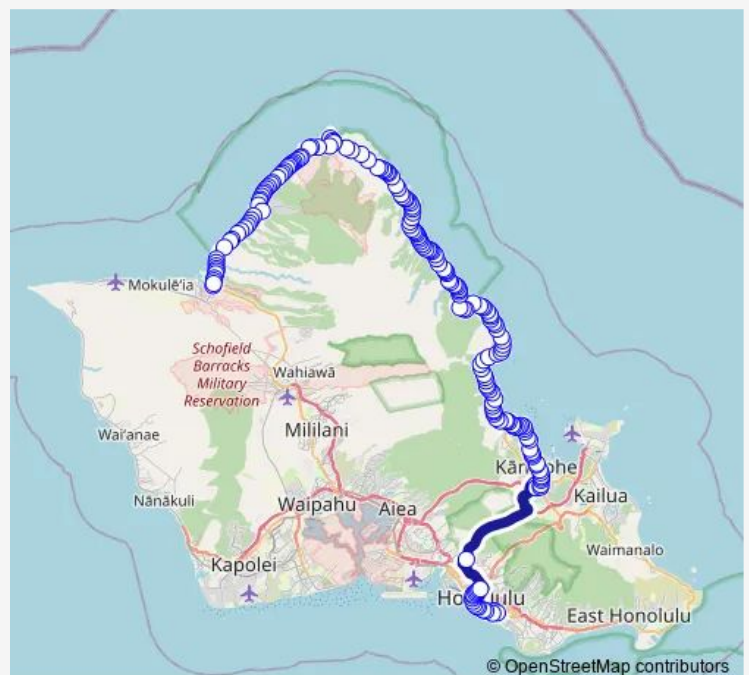

ALA Moana BL + Richards St

Alakea ST + Nimitz Hwy

Alakea ST + S King St

Alakea ST + S Hotel St

Queen Emma ST + S Beretania St

Queen Emma ST + Vineyard St

Likelike HWY + School St

Anoi RD + Uhilehua St

Anoi RD + Hinamoe Lp

Luluku RD + Kamehameha Hwy

Kamehameha HWY + Kaneohe BAY Dr

Route schedule

Kona ST + OPP Keeaumoku ST (Ns) — Kamehameha HWY + Weed Circle

Monday	04:01-23:53
Tuesday	04:01-23:51
Wednesday	04:01-23:51
Thursday	04:01-23:51
Friday	04:01-23:51
Saturday	04:56-23:53
Sunday	04:58-23:58

Route info

Direction: Kona ST + OPP Keeaumoku ST (Ns)

Stops: 189

Trip Duration: 2 hour 55 min

60 — Honolulu-Kaneohe-Haleiwa

Kamehameha HWY + OPP Kapalai Rd

Kamehameha HWY + Hoene PI

Kamehameha HWY + PUA Inia St