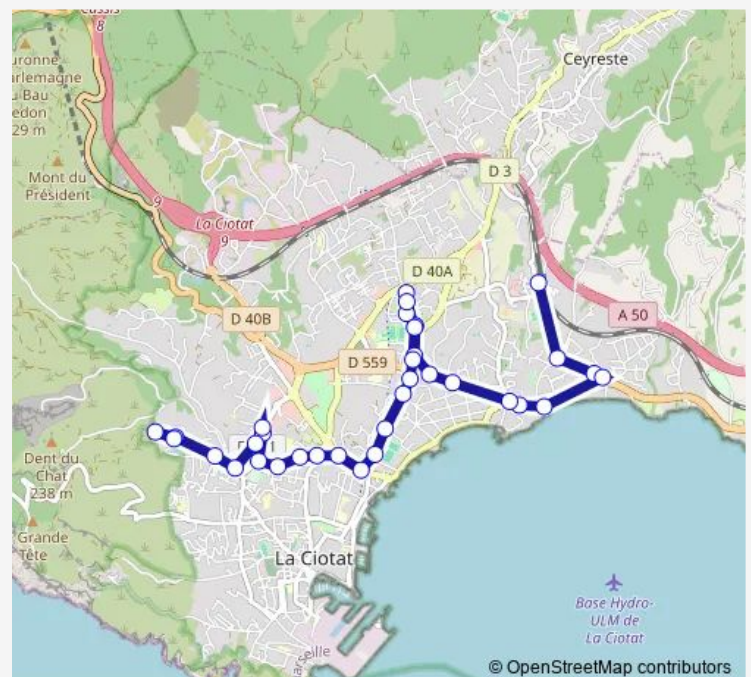

Route de Marseille

### Route schedule

Gare Sncf — Fardeloup

Monday 09:00-16:00

Tuesday 09:00-16:00

Wednesday 09:00-16:00

Thursday 09:00-16:00

Friday 09:00-16:00

Saturday —

### Route info

Direction: Gare Sncf

Stops: 34

Trip Duration: 0 hour 35 min

60 — Gare Sncf / Abeille / Salis / Fardeloup

Ernest Subilia

Lumière

Lycée Lumière

## Route info

Direction: Fardeloup

Stops: 32

Trip Duration: 0 hour 25 min

Saint Jean Cabanon

Saint Jean Ecole

Esplanet Plage

Fonsainte