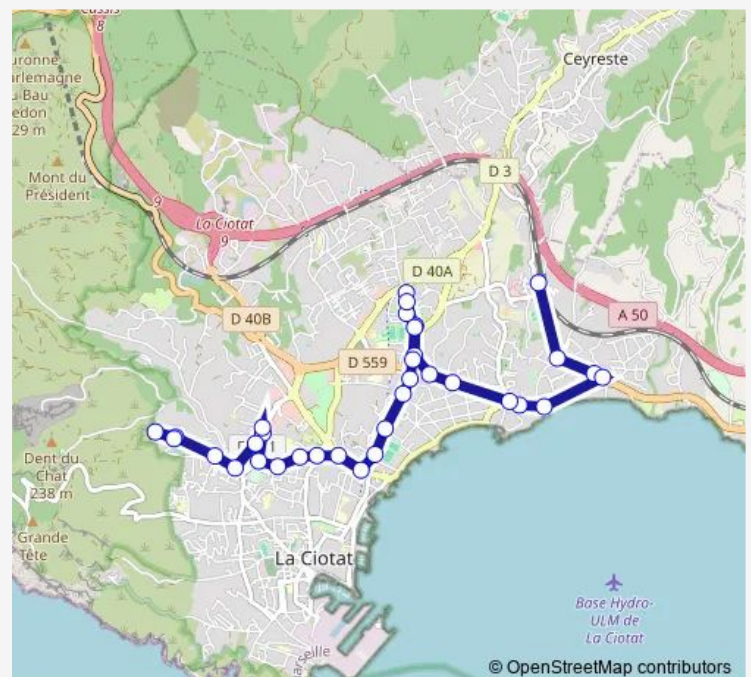

Saturday —

Sunday —

Route info

Direction: Gare Sncf

Stops: 34

Trip Duration: 0 hour 30 min

60 — Gare Sncf / Abeille / Salis / Fardeloup

Ernest Subilia

Lumière

Lycée Lumière

Jules Ferry

Piscine

Centre Commercial

Puits du Brunet

Collège Virebelle

Saint Loup

Pin de la Fade

Fardeloup

Louis Pécout

Fardeloup

Direction

Fardeloup — Gare Sncf

32 stops

[Open route schedule](#)