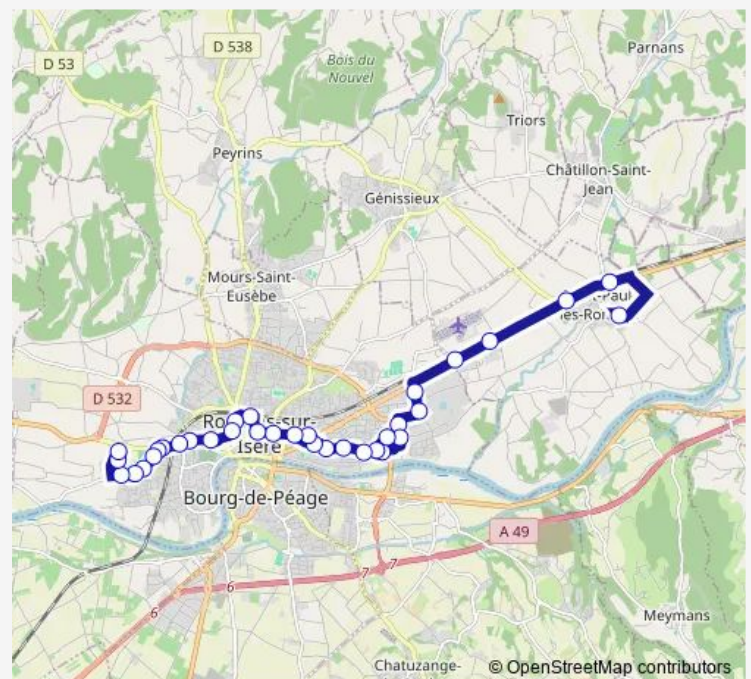

### Route schedule

ST Paul Ecole — Lycee Terre D'Horizon

Monday 07:05-12:29

Tuesday 07:05-12:29

Wednesday 07:05-12:29

Thursday 07:05-12:29

Friday 07:05-12:29

Saturday —

### Route info

Direction: ST Paul Ecole

Stops: 34

Trip Duration: 0 hour 45 min

Liberation

Clerieux

Bastions

Recollets