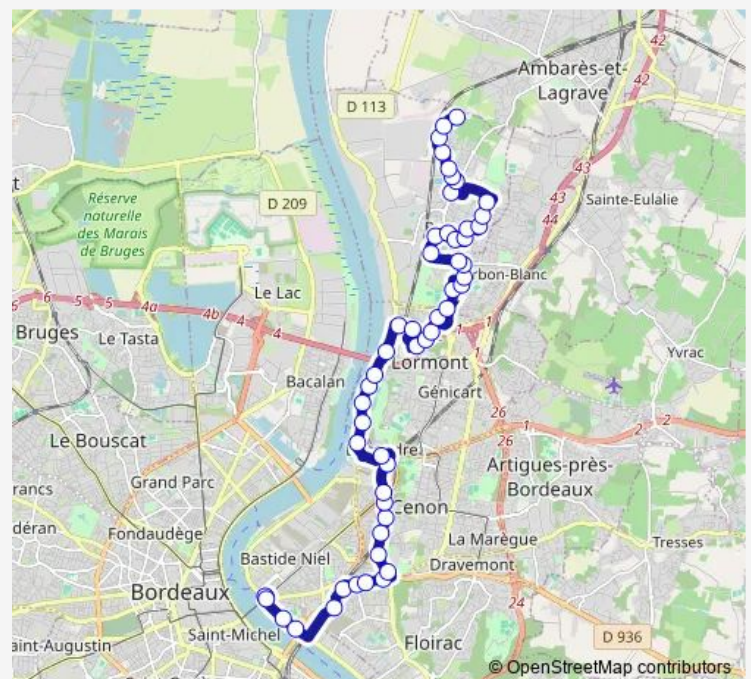

### Route schedule

Stalingrad — La Chênaie

Monday 05:30-21:02

Tuesday 05:30-21:02

Wednesday 05:30-21:02

Thursday 05:30-21:02

Friday 05:30-21:02

Saturday 05:30-21:00

### Route info

Direction: Stalingrad

Stops: 52

Trip Duration: 1 hour 7 min

60 — Locale 60

Lormont Bas (A. Briand)

Ateliers Municipaux

Acacias