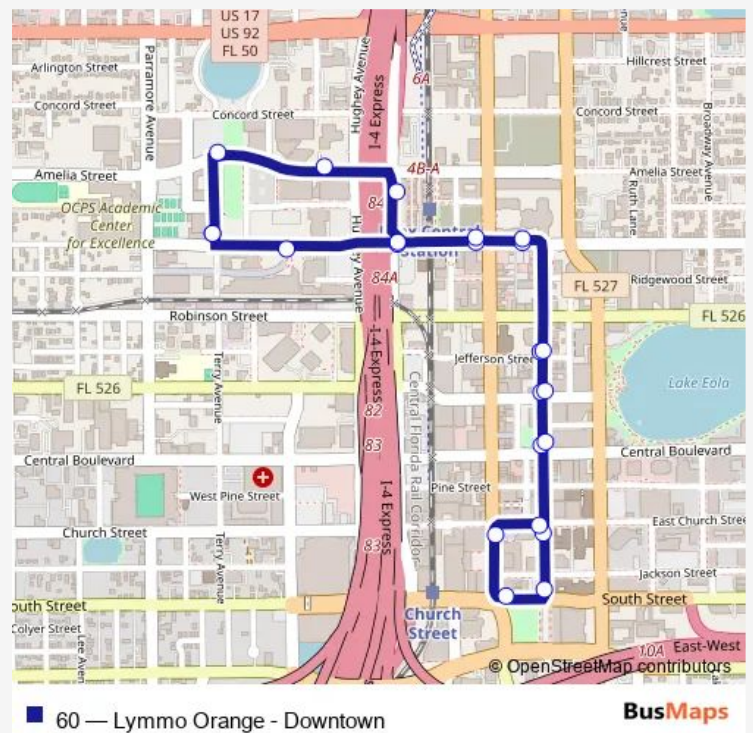

Bus 60 Lymmo Orange - Downtown

[Go to website](#)

**Direction**  
 N Terry AVE AND W Livingston St — N Terry AVE AND W Livingston St

23 stops

[Open route schedule](#)

- N Terry AVE AND W Livingston St
- W Livingston ST AND N Hughey Ave
- W Livingston ST AND N Garland Ave
- W Livingston ST AND N Orange Ave
- E Livingston ST & N Magnolia Ave
- Magnolia AVE AND Jefferson St
- N Magnolia AVE AND E Washington St
- N Magnolia AVE AND E Central Blvd
- S Magnolia AVE AND E Church St
- S Magnolia AVE AND E South St
- E South ST AND S Orange Ave
- S Orange AVE AND E Church St
- E Church ST AND S Magnolia Ave
- N Magnolia AVE AND E Central Blvd
- N Magnolia AVE AND E Washington St
- N Magnolia AVE AND E Jefferson St
- E Livingston ST AND N Magnolia Ave
- W Livingston ST AND N Orange Ave
- W Livingston ST AND N Garland Ave
- N Garland AVE AND W Amelia St
- Amelia ST AND Hughey Ave

Route schedule

N Terry AVE AND W Livingston St — N Terry AVE AND W Livingston St

Monday	06:00-22:30
Tuesday	06:00-22:30
Wednesday	06:00-22:30
Thursday	06:00-22:30
Friday	06:00-22:30
Saturday	08:00-22:00
Sunday	08:00-22:00

Route info

Direction: N Terry AVE AND W Livingston St

Stops: 23

Trip Duration: 0 hour 26 min

W Amelia ST AND N Terry Ave

N Terry AVE AND W Livingston St

60 Bus time schedules and route maps are available in an offline PDF at [busmaps.com](https://busmaps.com). Use the [busmaps.com](https://busmaps.com) website to see live bus times, train schedule or subway schedule, and step-by-step directions for all public transit in Orlando