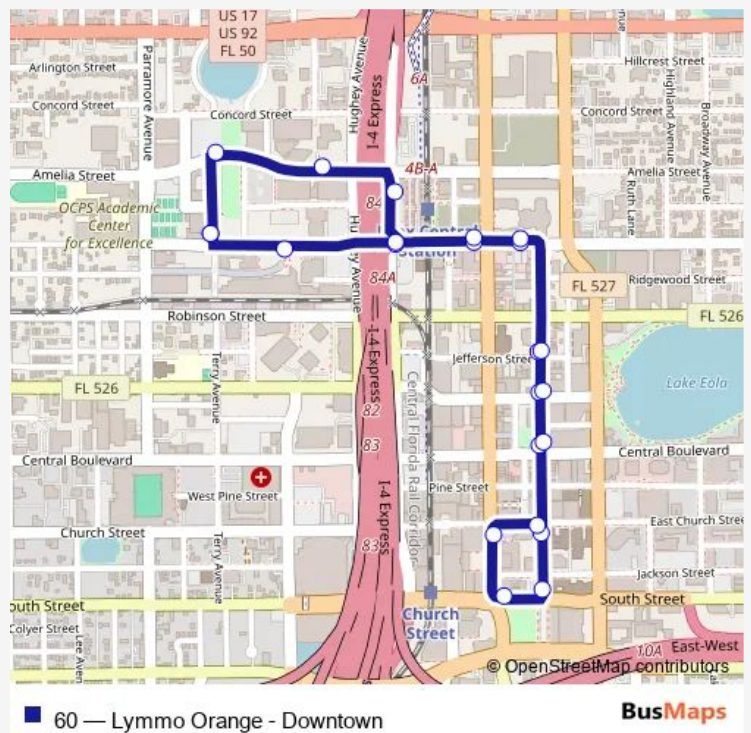

Bus 60 Lymmo Orange - Downtown

[Go to website](#)

Direction
 N Terry AVE AND W Livingston St — N Terry AVE AND W Livingston St

23 stops

[Open route schedule](#)

- N Terry AVE AND W Livingston St
- W Livingston ST AND N Hughey Ave
- W Livingston ST AND N Garland Ave
- W Livingston ST AND N Orange Ave
- E Livingston ST & N Magnolia Ave
- Magnolia AVE AND Jefferson St
- N Magnolia AVE AND E Washington St
- N Magnolia AVE AND E Central Blvd
- S Magnolia AVE AND E Church St
- S Magnolia AVE AND E South St
- E South ST AND S Orange Ave
- S Orange AVE AND E Church St
- E Church ST AND S Magnolia Ave
- N Magnolia AVE AND E Central Blvd
- N Magnolia AVE AND E Washington St
- N Magnolia AVE AND E Jefferson St
- E Livingston ST AND N Magnolia Ave
- W Livingston ST AND N Orange Ave
- W Livingston ST AND N Garland Ave
- N Garland AVE AND W Amelia St
- Amelia ST AND Hughey Ave

Route schedule

N Terry AVE AND W Livingston St — N Terry AVE AND W Livingston St

Monday	06:00-22:30
Tuesday	06:00-22:30
Wednesday	06:00-22:30
Thursday	06:00-22:30
Friday	06:00-22:30
Saturday	08:00-22:00
Sunday	08:00-22:00

Route info

Direction: N Terry AVE AND W Livingston St

Stops: 23

Trip Duration: 0 hour 24 min

W Amelia ST AND N Terry Ave

N Terry AVE AND W Livingston St

60 Bus time schedules and route maps are available in an offline PDF at busmaps.com. Use the busmaps.com website to see live bus times, train schedule or subway schedule, and step-by-step directions for all public transit in Orlando