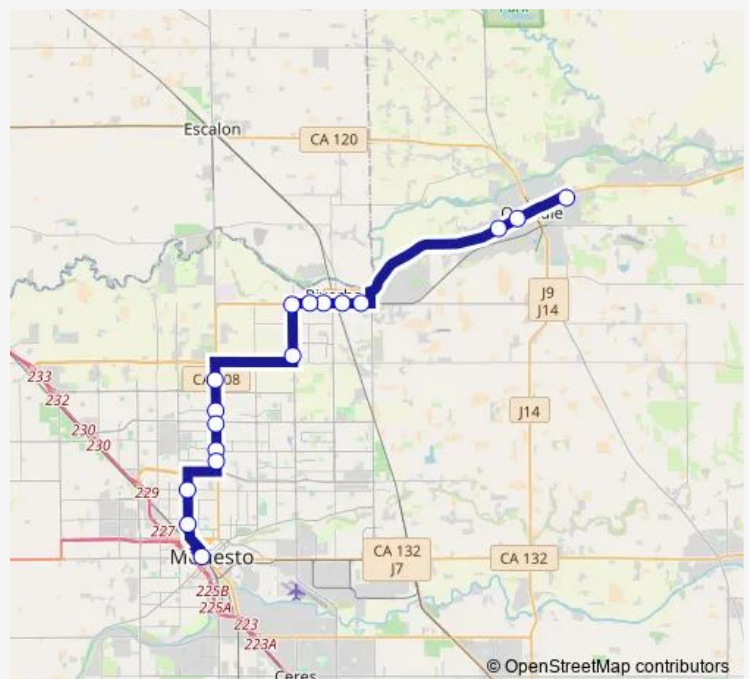

W. F St. & Gilbert Ave.

E. G St. & S. 2nd Ave. (Library)

E. G St. & S Sierra Ave.

E. G St. & Ventanas Ave.

S. Maag Ave. & E. F. St.

Route schedule

9th St. & J St. (Modesto Transit Center) — S. Maag Ave. & E. F. St.

Monday —

Tuesday —

Wednesday —

Thursday —

Friday —

Saturday 08:15-18:00

Sunday —

Route info

Direction: 9th St. & J St. (Modesto Transit Center)

Stops: 14

Trip Duration: 1 hour 14 min

Direction

S. Maag Ave. & E. F. St. — 9th St. & J St. (Modesto Transit Center)

11 stops

[Open route schedule](#)

S. Maag Ave. & E. F. St.

Friday —

Saturday 07:14-19:24

Sunday —

Route info

Direction: S. Maag Ave. & E. F. St.

Stops: 11

Trip Duration: 1 hour 11 min

Direction