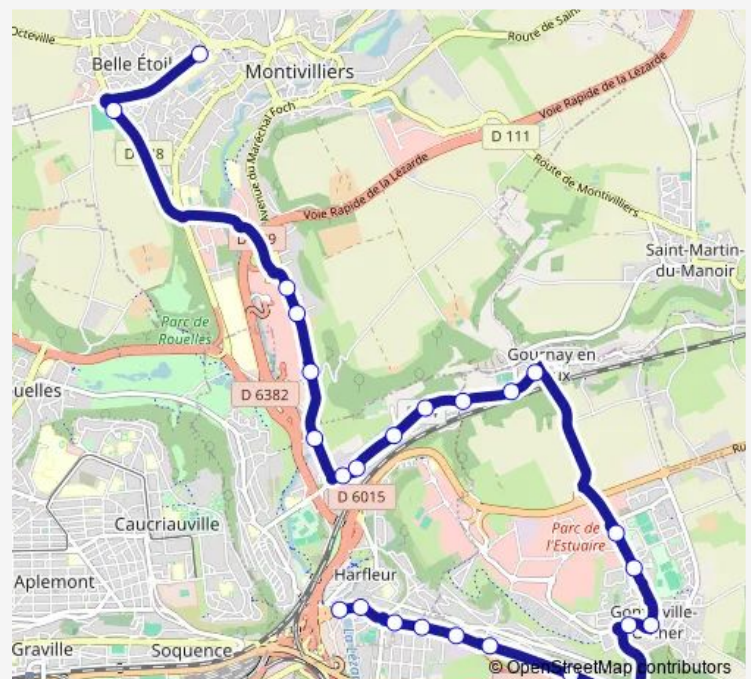

Thursday 07:15

Friday 07:15

Saturday 07:20

Sunday —

Route info

Direction: Coeur Historique

Stops: 25

Trip Duration: 0 hour 31 min

60 — Lycée J. Prévost - Coeur Historique

BusMaps

Demi-Lieue

Ctre Commercial

Ctre Equestre

Lycée J. Prévost

Direction

Lycée J. Prévost — Coeur Historique

25 stops

[Open route schedule](#)

Lycée J. Prévost

Ctre Equestre

Ctre Commercial

Demi-Lieue

La Lézarde

P. Doumer

Thursday 16:40-17:40

Friday 16:40-17:40

Saturday 12:30

Sunday —

Route info

Direction: Lycée J. Prévost

Stops: 25

Trip Duration: 0 hour 32 min