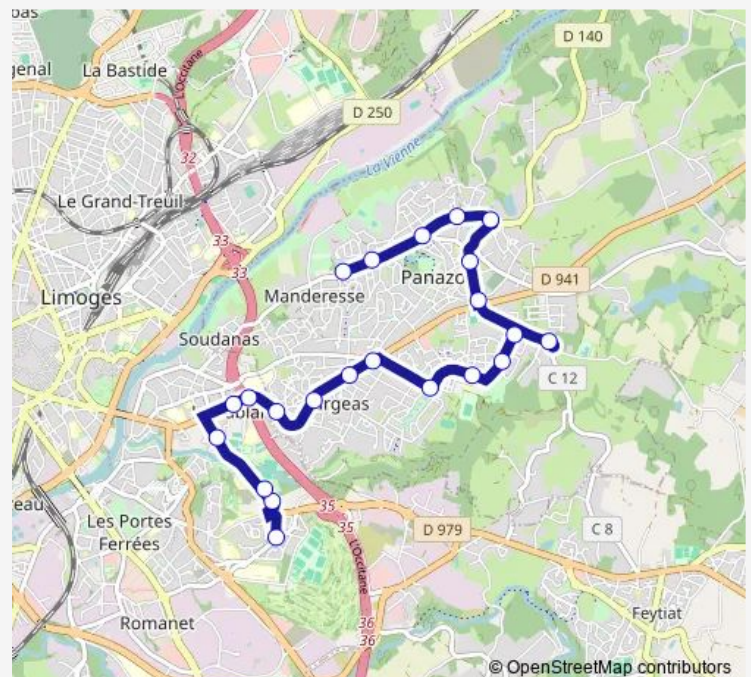

### Route schedule

Panazol Manderesse — Villagory

Monday 07:24-08:24

Tuesday 07:24-08:24

Wednesday 07:24-08:24

Thursday 07:24-08:24

Friday 07:24-08:24

Saturday —

### Route info

Direction: Panazol Manderesse

Stops: 22

Trip Duration: 0 hour 25 min

60 — Villagory <> Panazol Manderesse