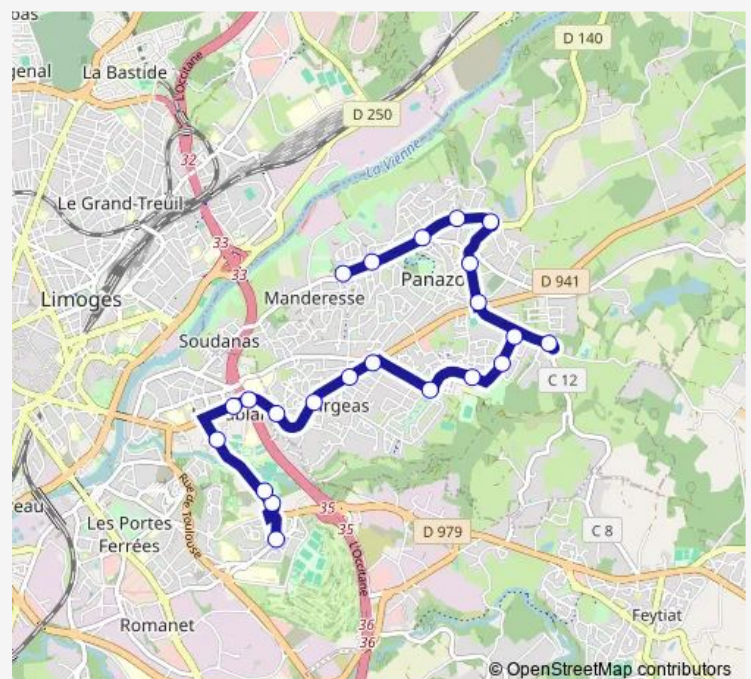

Thursday 07:24-08:24

Friday 07:24-08:24

Saturday —

Sunday —

Route info

Direction: Panazol Manderesse

Stops: 22

Trip Duration: 0 hour 25 min

60 — Villagory <> Panazol Manderesse

Direction

Villagory — Panazol Manderesse

22 stops

[Open route schedule](#)

Villagory

Chéops

L.P. M. Pagnol

Thursday 16:01-17:06

Friday 16:01-17:06

Saturday —

Sunday —

Route info

Direction: Villagory

Stops: 22

Trip Duration: 0 hour 28 min