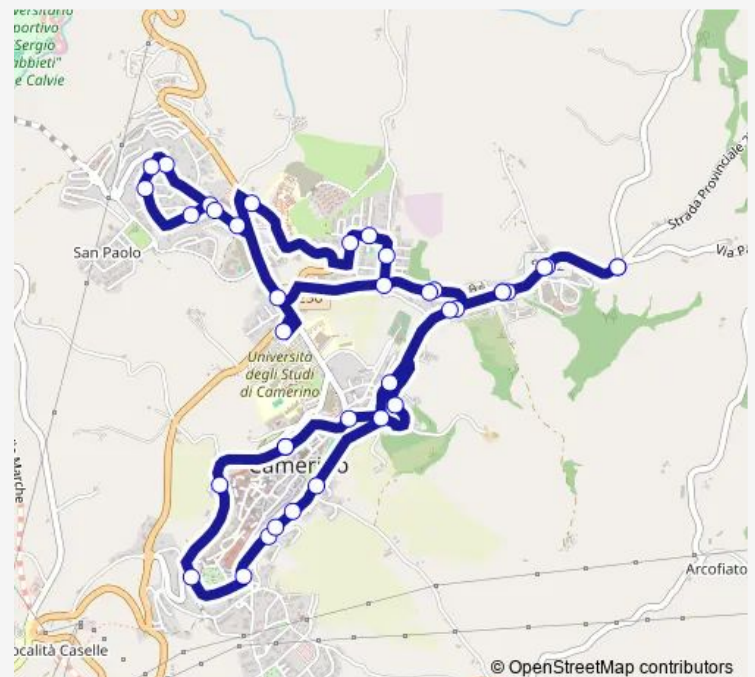

Thursday 07:37-17:37

Friday —

Saturday —

Sunday 07:37-17:37

Route info

Direction: Camerino (P.Zza Cavour)

Stops: 29

Trip Duration: 0 hour 23 min

■ Urbano Camerino

BusMaps

Camerino Caselle

Camerino (Pozzetto)

Camerino (P.Zza Neghelli)

Camerino (VIA Leopardi (C.R.I.))

Camerino VIA Leopardi Campo Boario

Camerino (SAN Venanzo)