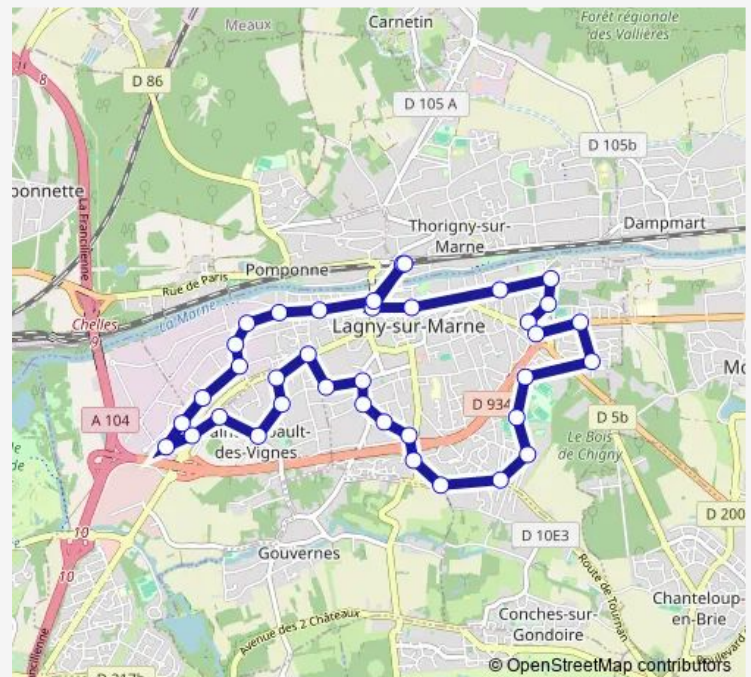

Saturday 13:01-19:01

Sunday 09:01-13:01

Route info

Direction: Gare de Lagny Thorigny

Stops: 37

Trip Duration: 0 hour 50 min

Rothschild

Fontaine