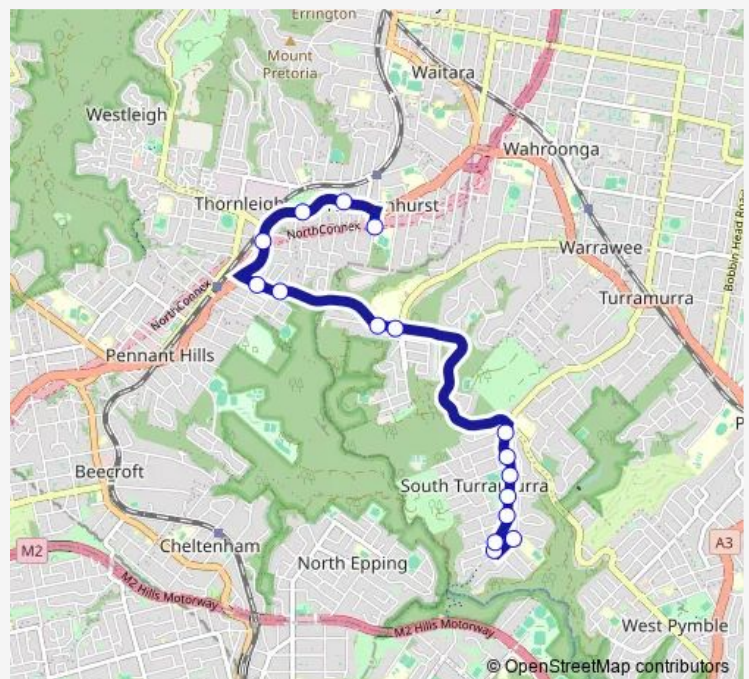

School Bus 9109 Turrumurra HS to Loreto Normanhurst

[Go to website](#)

Direction

Turrumurra High School, Maxwell St — Loreto College South, Osborn Rd

16 stops

[Open route schedule](#)

- Turrumurra High School, Maxwell St
- Koombalah Av At Kissing Point Rd
- Kissing Point Rd At Benning Av
- Kissing Point Rd Opp Geoffrey St
- Kissing Point Rd Opp Buller St
- Kissing Point Rd Opp Havelock St
- South Turrumurra Shops, Kissing Point Rd
- Kissing Point Rd After Canon Rd
- The Comenarra Pkwy Opp Wahroonga Adventist School
- Brown Rd Opp The Comenarra Pkwy
- The Comenarra Pkwy Opp Butterfield St
- The Comenarra Pkwy Before Wood St
- Pennant Hills Rd After Phyllis Av
- Pennant Hills Rd Opp Nelson St
- Pennant Hills Rd After Kenley Rd
- Loreto College South, Osborn Rd

Route schedule

Turrumurra High School, Maxwell St — Loreto College South, Osborn Rd

Monday	15:05
Tuesday	14:35
Wednesday	15:05
Thursday	15:05
Friday	—
Saturday	—
Sunday	—

Route info

Direction: Turrumurra High School, Maxwell St

Stops: 16

Trip Duration: 0 hour 29 min

9109 School Bus time schedules and route maps are available in an offline PDF at busmaps.com. Use the busmaps.com website to see live bus times, train schedule or subway schedule, and step-by-step directions for all public transit in Sydney

The schedule is provided in the local timezone. Times with "(+1)" indicate departures on the next day.

PDF file created on 2025-01-16

2024 BusMaps.com - All Rights Reserved