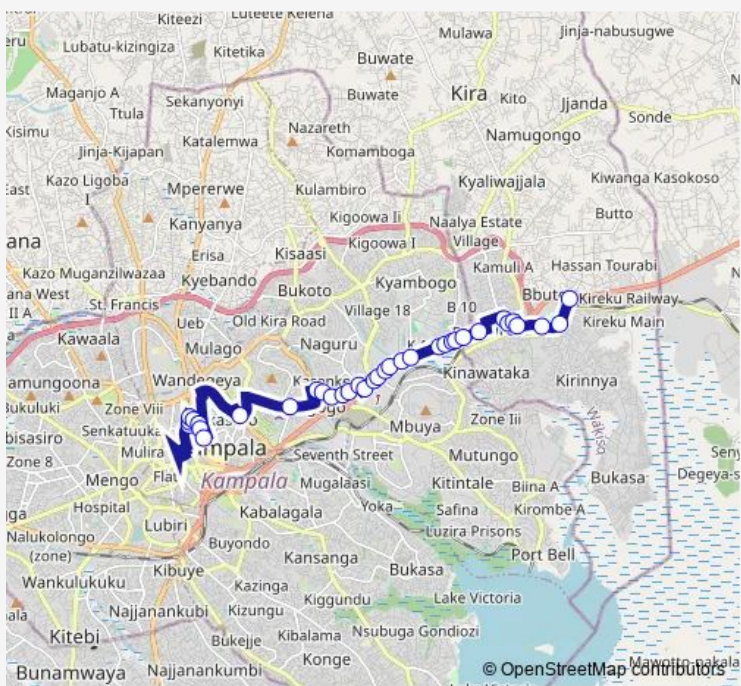

Bus IC058 Bweyogerere-New Taxi Park

[Go to website](#)

Direction
 Bat Valleys — Bweyogerere
 35 stops
[Open route schedule](#)

- Bat Valleys
- Norvik Hospital
- Bible House (Bombo Rd)
- Carter Centre
- Soliz House
- Twed Plaza
- French Embassy
- Uganda Golf Court
- Nyonyi Gardens
- Toyota Kololo (Naguru Rd)
- China-uganda Friendship Hospital (Naguru Avenue)
- China-uganda Friendship Hospital (Shoprite Rd)
- Uma (Naguru Rd)
- Nakawa Market (Naguru Rd)
- Yuasa Bond (Katalima Loop)
- Kagate - Yuasa
- Nakawa Vocational Institute - Management Training And Advisory Centre (Mtac)
- Spear Motors - Jinja And Ntinda Rd Jct
- Chata Investments - Umeme (Jinja Rd)
- City Oil Nakawa
- Steel And Tube Industries - Pepsi

Route schedule
 Bat Valleys — Bweyogerere

Monday	06:30-19:00
Tuesday	06:30-19:00
Wednesday	06:30-19:00
Thursday	06:30-19:00
Friday	06:30-19:00
Saturday	06:30-19:00
Sunday	06:30-19:00

Route info
 Direction: Bat Valleys
 Stops: 35
 Trip Duration: 1 hour 30 min