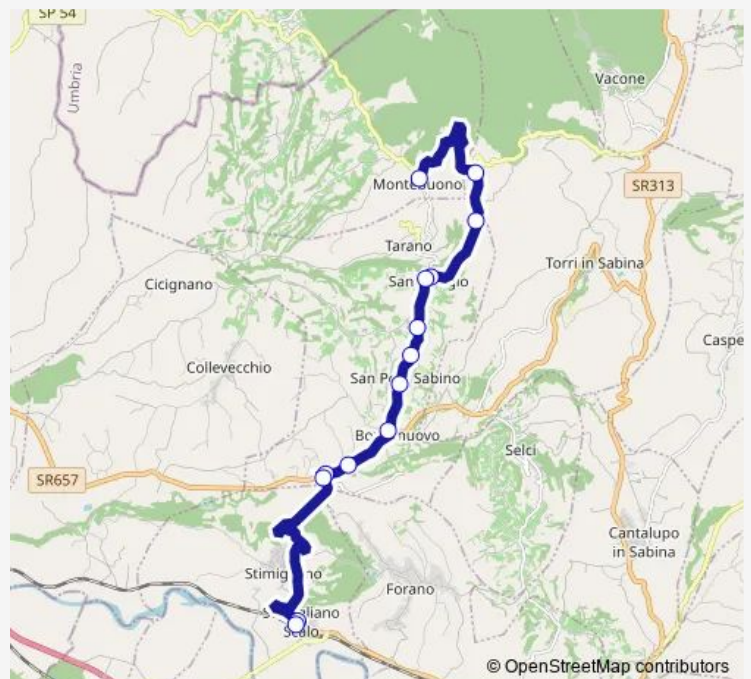

Tarano | Via Sabina Via Torri # f2465

Stimigliano | Stazione FS # f2428

Stimigliano | Stazione FS # f2418

## Route schedule

Montebuono | Via Roma # f2329 — Stimigliano | Stazione FS # f2418

Monday 20:15

Tuesday 20:15

Wednesday 20:15

Thursday 20:15

Friday 20:15

Saturday —

## Route info

Direction: Montebuono | Via Roma # f2329

Stops: 14

Trip Duration: 0 hour 25 min

Bus time schedules and route maps are available in an offline PDF at [busmaps.com](https://busmaps.com). Use the [busmaps.com](https://busmaps.com) website to see live bus times, train schedule or subway schedule, and step-by-step directions for all public transit in Tarano