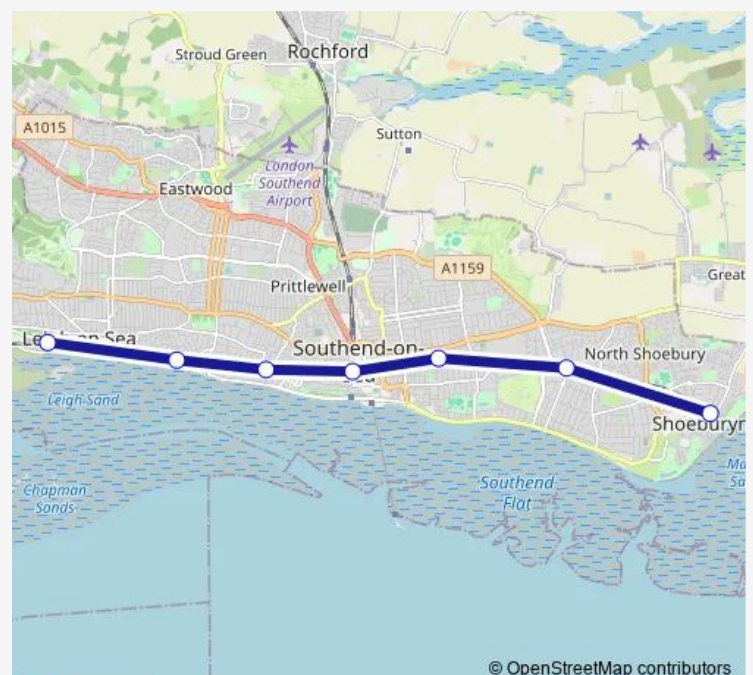

Rail Replacement Bus Service Cc:Sry->Les CC replacement bus service from SRY to Les

[Go to website](#)

Direction

Shoeburyness — Leigh-on-Sea

7 stops

[Open route schedule](#)

Shoeburyness

Thorpe Bay

Southend East

Southend Central

Westcliff-on-Sea

Chalkwell

Leigh-on-Sea

Route schedule

Shoeburyness — Leigh-on-Sea

Monday —

Tuesday —

Wednesday —

Thursday —

Friday —

Saturday —

Sunday

05:10-22:40

Route info

Direction: Shoeburyness

Stops: 7

Trip Duration: 0 hour 39 min

Cc:Sry->Les Rail Replacement Bus Service time schedules and route maps are available in an offline PDF at busmaps.com. Use the busmaps.com website to see live bus times, train schedule or subway schedule, and step-by-step directions for all public transit in Southend-on-Sea