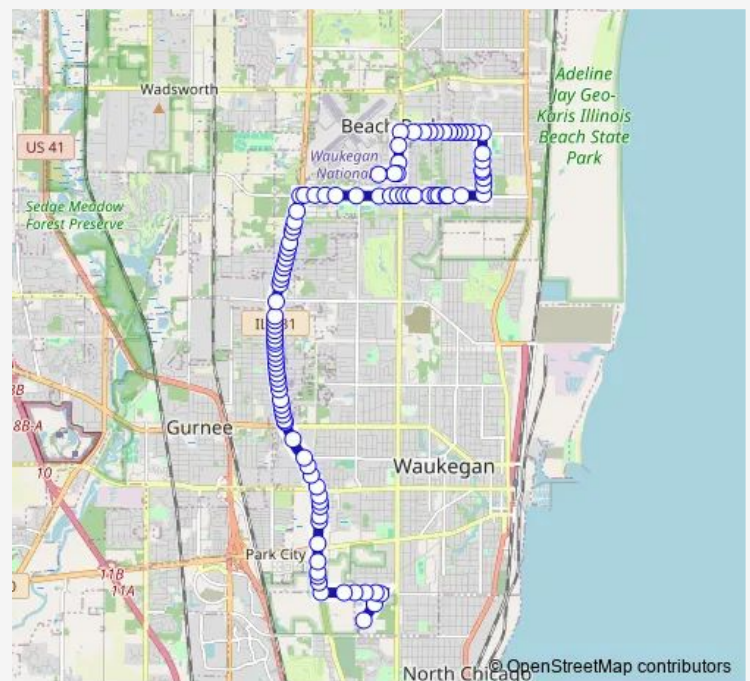

Green Bay/Blanchard

Green Bay/Tyler

Green Bay/Wall

Route schedule

Edgewood/Newcastle — Whispering Oaks Apartments
(2479 W Dugdale Rd)

Monday 06:01-18:07

Tuesday 06:01-18:07

Wednesday 06:01-18:07

Thursday 06:01-18:07

Friday 06:01-18:07

Saturday —

Sunday —

Route info

Direction: Edgewood/Newcastle

Stops: 76

Trip Duration: 0 hour 19 min

573 — Green Bay Road

Green Bay/Nemesis

Green Bay/Vermont

Green Bay/Colorado

Green Bay/Sunset

Green Bay/Country Club

Green Bay/Polo

Green Bay/Florida

Green Bay/Cheyenne

Green Bay/Highland

Green Bay/Greenwood

Green Bay/Clearview

Green Bay/Johns Manville

Green Bay/Keith

Green Bay/Atlantic

Green Bay/Pacific