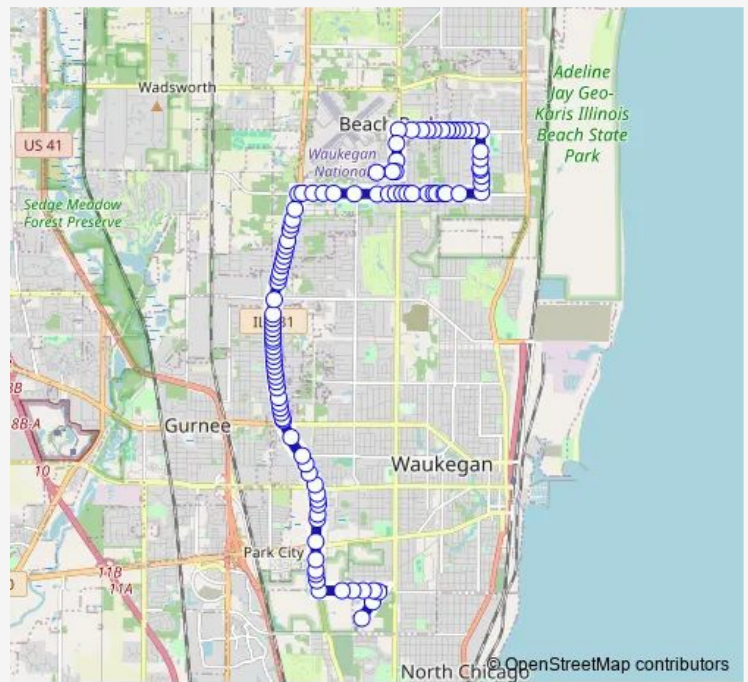

Bus 573 Green Bay Road

[Go to website](#)

Direction
 Edgewood/Newcastle — Whispering Oaks Apartments
 (2479 W Dugdale Rd)

76 stops

[Open route schedule](#)

- Edgewood/Newcastle
- Edgewood/Winhaven
- Edgewood/Chatham
- Edgewood/Mcaree
- Mcaree/Blossom
- Mcaree/Yorkhouse
- Yorkhouse/Metropolitan
- Yorkhouse/Frolic
- Yorkhouse/Northern
- Yorkhouse/Birch
- Yorkhouse/Green Bay
- Green Bay/Paddock
- Green Bay/Warner
- Green Bay/Bonnie Brook
- Green Bay/Graves
- Green Bay/Adelaide
- Green Bay/Audrey
- Green Bay/Sallmon
- Green Bay/Blanchard
- Green Bay/Tyler
- Green Bay/Wall

Route schedule

Edgewood/Newcastle — Whispering Oaks Apartments
 (2479 W Dugdale Rd)

Monday	06:01-18:07
Tuesday	06:01-18:07
Wednesday	06:01-18:07
Thursday	06:01-18:07
Friday	06:01-18:07
Saturday	—
Sunday	—

Route info

Direction: Edgewood/Newcastle

Stops: 76

Trip Duration: 0 hour 21 min

573 — Green Bay Road

Green Bay/Nemesis

Green Bay/Vermont

Green Bay/Colorado

Green Bay/Sunset

Green Bay/Country Club

Green Bay/Polo

Green Bay/Florida

Green Bay/Cheyenne

Green Bay/Highland

Green Bay/Greenwood

Green Bay/Clearview