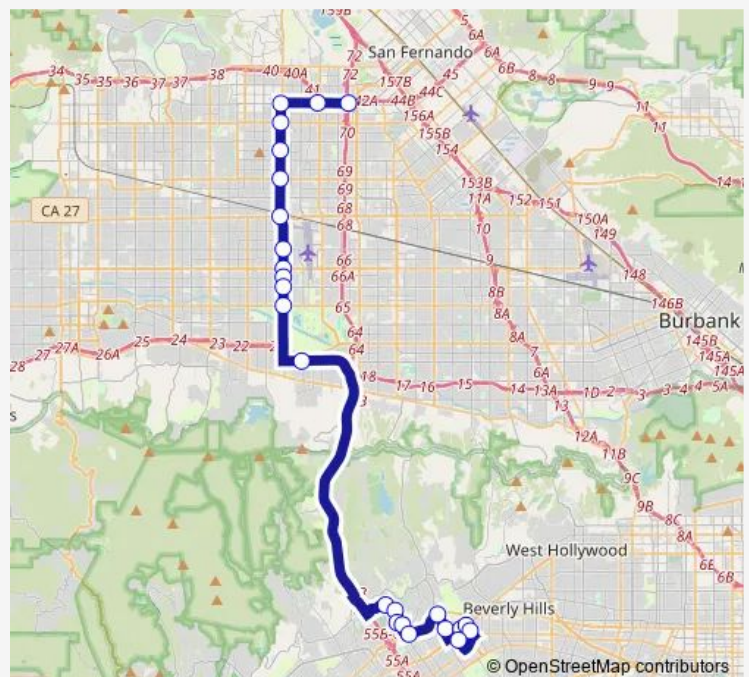

Le Conte Ave & Gayley Ave (Eastbound)

Westwood Blvd & Weyburn Ave (Southbound)

Wilshire Blvd & Glendon Ave (Eastbound)

Wilshire Blvd & Beverly Glen Blvd (Eastbound)

Beverly Glen Blvd & Wilkins Ave (Southbound)

Santa Monica Blvd & Avenue of the Stars (Eastbound)

### Route schedule

Chatsworth St & Orion Ave (Departing) — Century Park W and Constellation Blvd

Monday 05:30-17:10

Tuesday 05:30-17:10

Wednesday 05:30-17:10

Thursday 05:30-17:10

Friday 05:30-17:10

Saturday —

### Route info

Direction: Chatsworth St & Orion Ave (Departing)

Stops: 24

Trip Duration: 0 hour 55 min

573 — Ce573

Century Park East & Santa Monica Blvd (Southbound)

Century Park East & Constellation Blvd (Southbound)