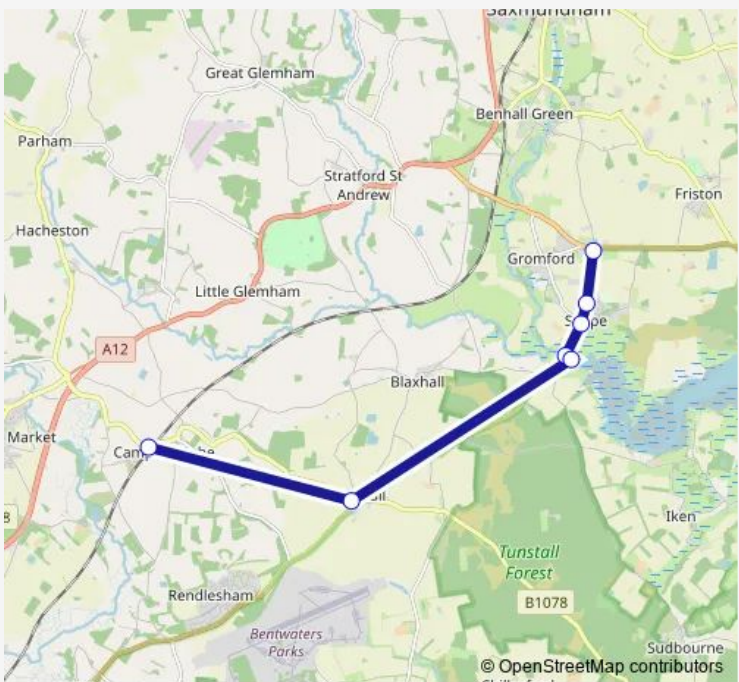

Bus KATCH Framlingham - Wickham Market - Wickham Market Rail Station - Tunstall - Snape Maltings - Snape

[Go to website](#)

Direction
 Shelter — Wickham Mkt Railway Station
 16 stops
[Open route schedule](#)

- Shelter
- White Horse Mews
- Pembroke Road
- Fulchers Field
- Shelter
- Castle
- Mills Meadow
- Victoria Mill Road
- Bus Shelter
- Village Hall
- Spring Lane
- Yew Tree Rise
- Market Square
- Yew Tree Rise
- Spring Lane
- Wickham Mkt Railway Station

Route schedule
 Shelter — Wickham Mkt Railway Station

Monday	07:33-18:03
Tuesday	07:33-18:03
Wednesday	07:33-18:03
Thursday	07:33-18:03
Friday	07:33-18:03
Saturday	10:03-18:03
Sunday	—

Route info
 Direction: Shelter
 Stops: 16
 Trip Duration: 0 hour 24 min