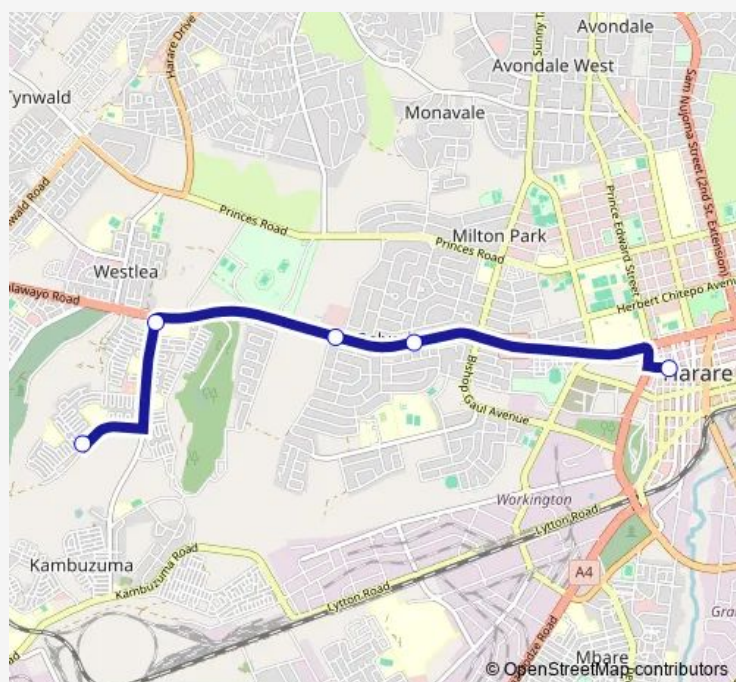

Direction

Corner Jason Moyo Avenue & Mbuya Nehanda Street — Warren Park 1, 3rd Street

5 stops

[Open route schedule](#)

Corner Jason Moyo Avenue & Mbuya Nehanda Street

Corner Beal Road and Samora Machel Avenue

Longcheng Plaza

Warren Park High School

Warren Park 1, 3rd Street

Route schedule

Corner Jason Moyo Avenue & Mbuya Nehanda Street — Warren Park 1, 3rd Street

Monday	11:56
Tuesday	11:56
Wednesday	11:56
Thursday	11:56
Friday	11:56
Saturday	11:56
Sunday	11:56

Route info

Direction: Corner Jason Moyo Avenue & Mbuya Nehanda Street

Stops: 5

Trip Duration: 0 hour 16 min

Mbuya Nehanda to Warren Park 1

Communal Taxi Service time schedules and route maps are available in an offline PDF at busmaps.com. Use the busmaps.com website to see live bus times, train schedule or subway schedule, and step-by-step directions for all public transit in Harare