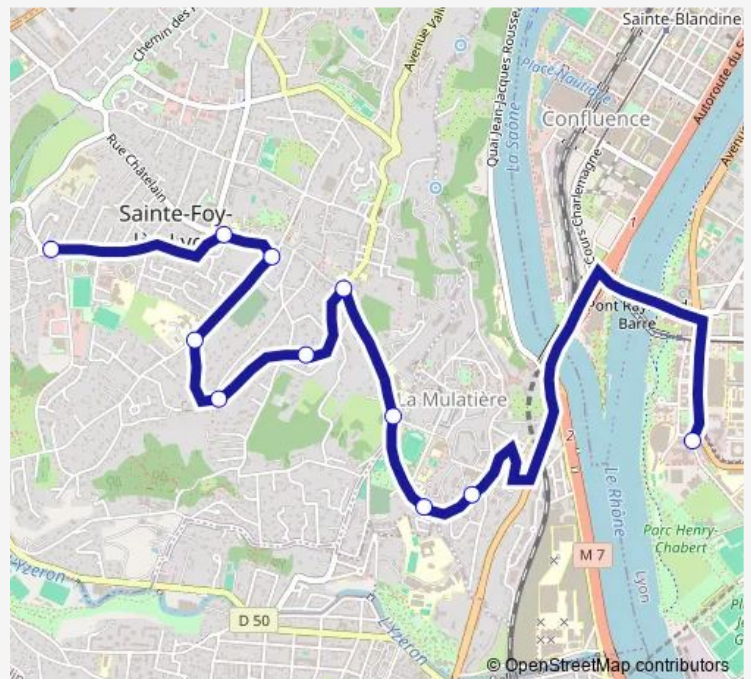

STE FOY - Narcel

STE FOY - LA Courtille Bramafan

STE FOY - STE FOY Centre

LA Mulatiere - Centre Social

LA Mulatiere - Clos DES Chassagnes

LA Mulatiere - LA Chenaie - Fontanieres

Lyon - CSI Gerland

Route schedule

STE FOY - Plan DU Loup — Lyon - CSI Gerland

Monday 08:08

Tuesday 08:08

Wednesday 08:08

Thursday 08:08

Friday 08:08

Saturday —

Sunday —

Route info

Direction: STE FOY - Plan DU Loup

Stops: 11

Trip Duration: 0 hour 37 min

Direction

Lyon - CSI Gerland — STE FOY - Plan DU Loup

11 stops

[Open route schedule](#)

Thursday 16:45

Friday 16:45

Saturday —

Sunday —

Route info

Direction: Lyon - CSI Gerland

Stops: 11

Trip Duration: 0 hour 24 min