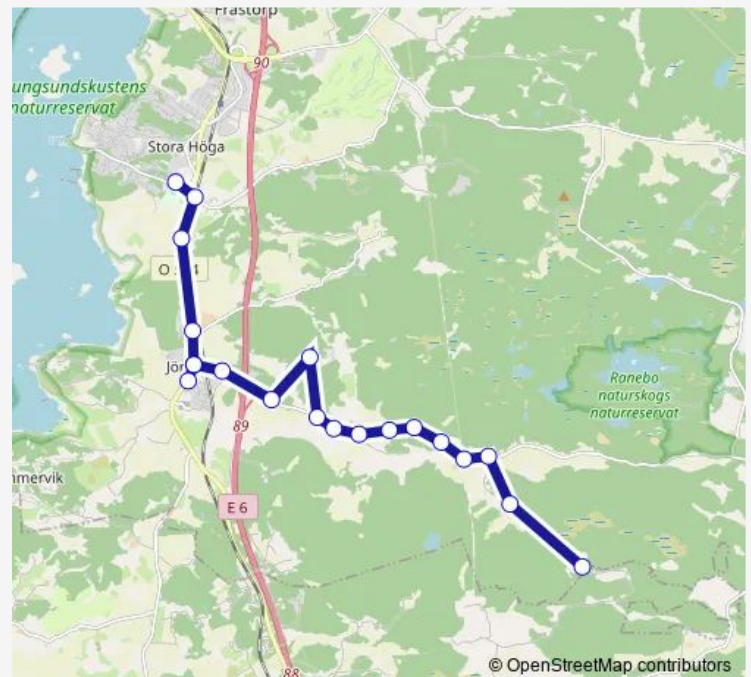

### Route schedule

Trolleröd södra — Jörlanda Skola

Monday 07:10

Tuesday 07:10

Wednesday 07:10

Thursday 07:10

Friday 07:10

Saturday —

### Route info

Direction: Trolleröd södra

Stops: 22

Trip Duration: 0 hour 35 min

■ 947

BusMaps